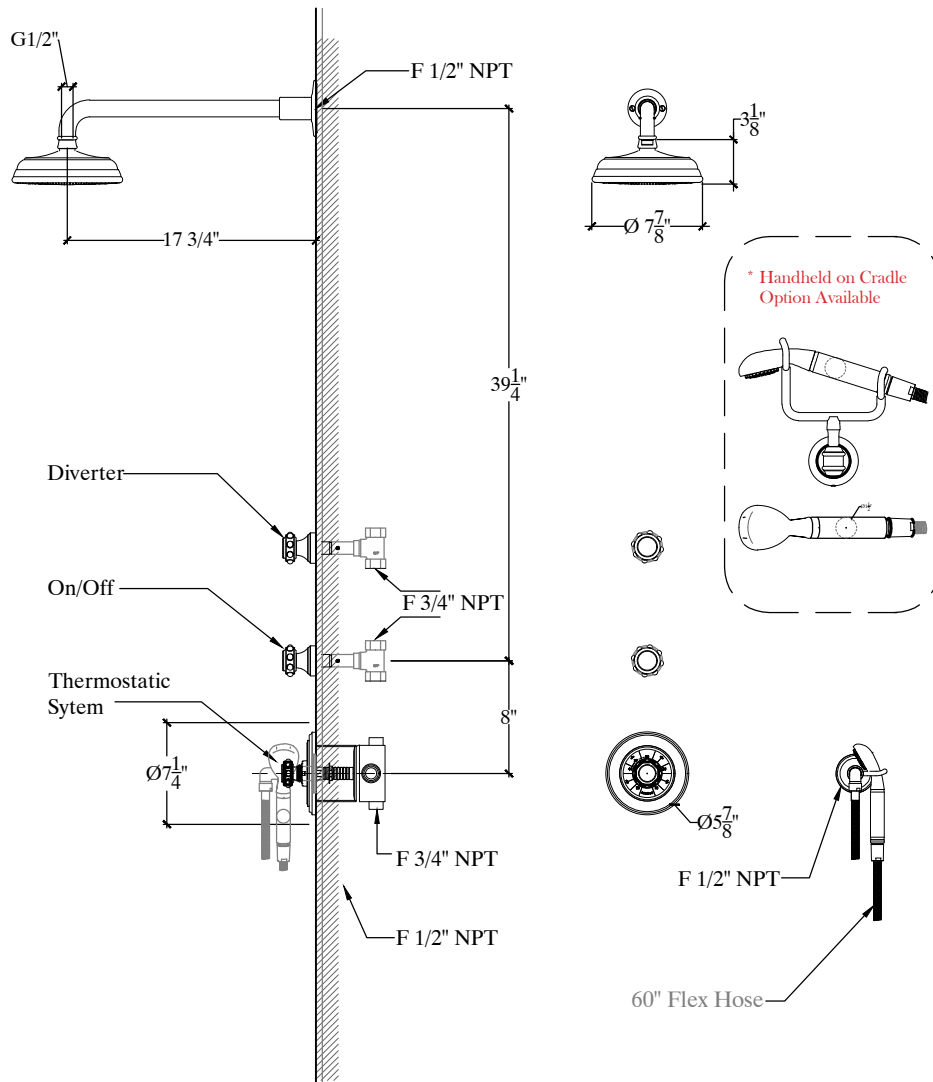

XL PEARL

Internal thermostatic shower system with Novo hand held on hook.
Système de douche mural interne avec levier "XL Pearl".
Ref # 94-062

Copyright © Compas 2010 www.compassstone.com

 COMPAS™