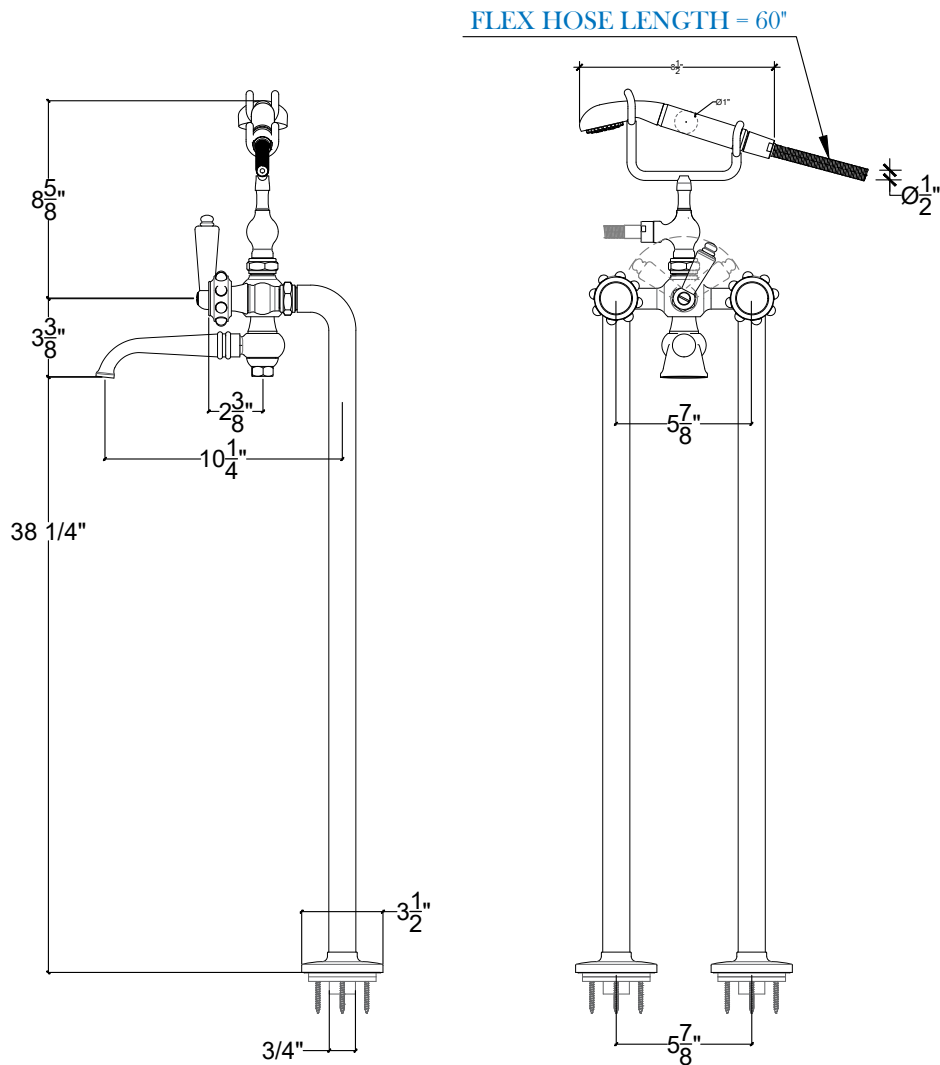

# XL - PEARL

Floor mounted tub filler with XL-Pearl handles and Handheld - 3/4" NPT  
Melangeur bain douchette sur colonnes - 3/4" NPT  
Ref # 06206255

Copyright © Compass 2010 www.compassstone.com

 COMPAS™