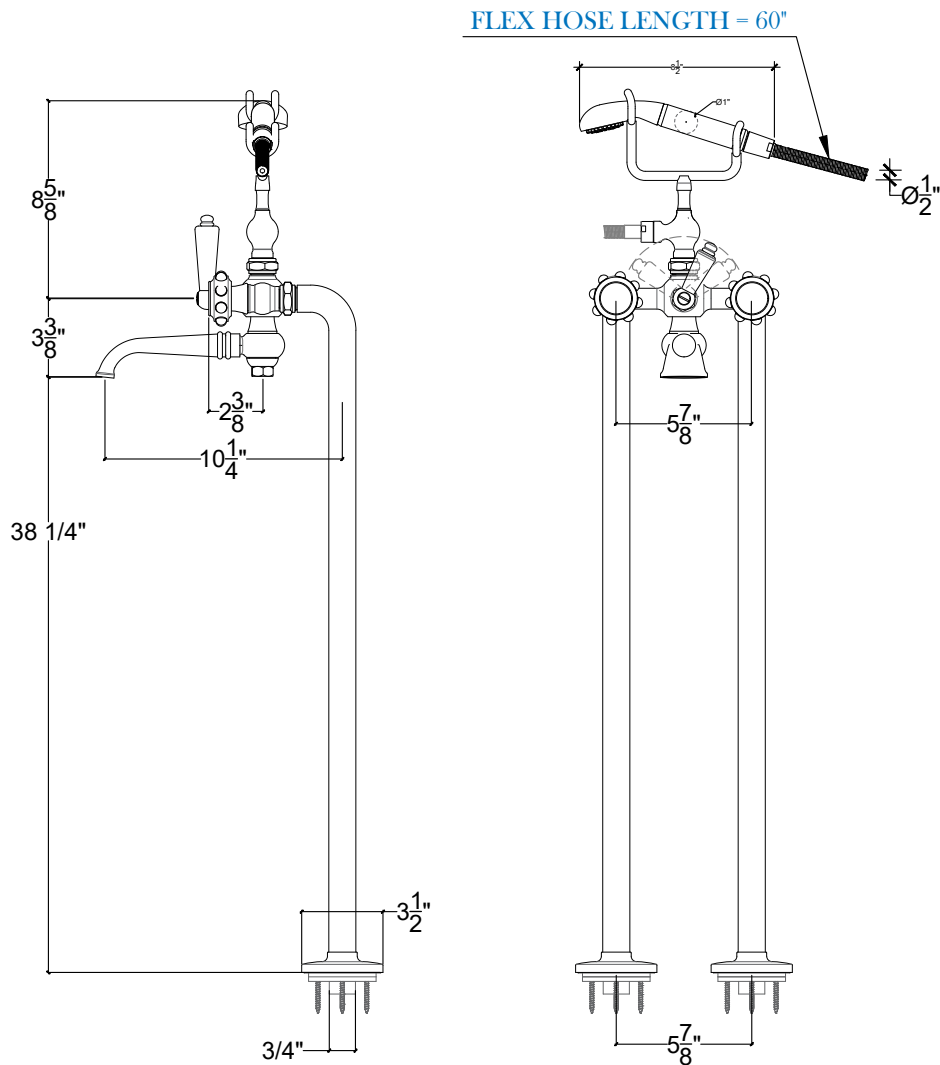

# XL - PEARL

Floor mounted tub filler with XL-Pearl handles and Handheld - 3/4" NPT  
Montage sur sol - Système de bain douche sur colonnes XL Pearl - 3/4" NPT  
Ref # 06206255

Copyright © Compass 2010 www.compassstone.com