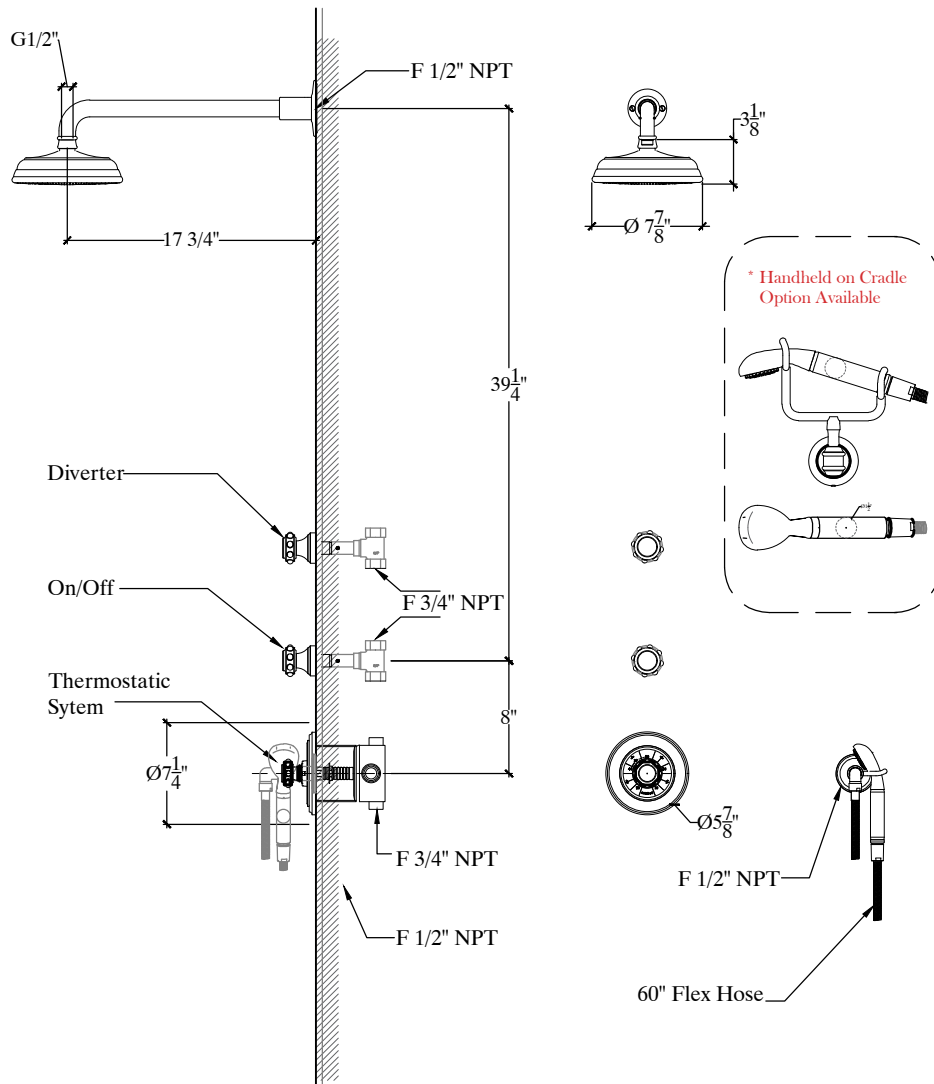

# XL PEARL

Internal thermostatic shower system with Novo hand held on hook.  
Système de douche mural interne avec poignée "XL Pearl".  
Ref # 94-062

Copyright © Compas 2010 www.compassstone.com

 COMPAS™