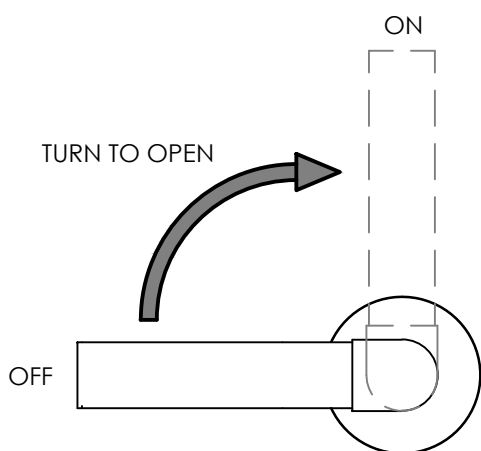

WALL MOUNT LEVER HANDLE 3/4" NPT

Wall mount lever handle direction of lever rotation to operate

0000574202

0000574302

TOP VIEW

LEFT SIDE LEVER HANDLE

RIGHT SIDE LEVER HANDLE

FRONT VIEW