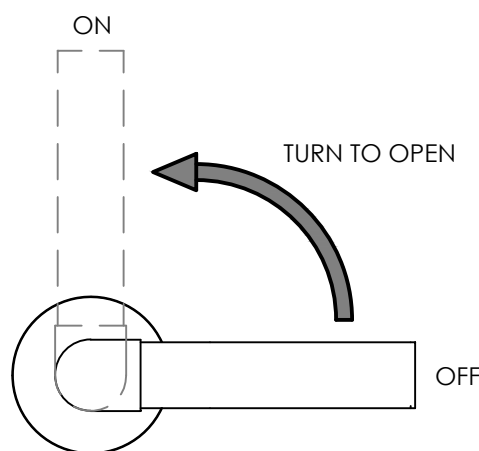

WALL MOUNT LEVER HANDLE 3/4" NPT

Wall mount lever handle direction of lever rotation to operate

0000574202

0000574302

TOP VIEW

LEFT SIDE LEVER HANDLE

RIGHT SIDE LEVER HANDLE

FRONT VIEW