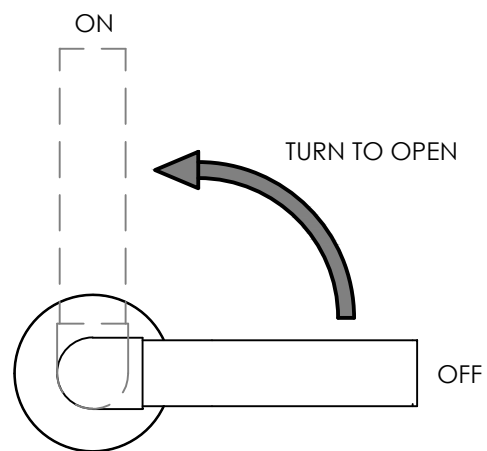

WALL MOUNT LEVER HANDLE 1/2" NPT

Wall mount lever handle direction of lever rotation to operate

0000574102

0000574002

TOP VIEW

LEFT SIDE LEVER HANDLE

RIGHT SIDE LEVER HANDLE

FRONT VIEW