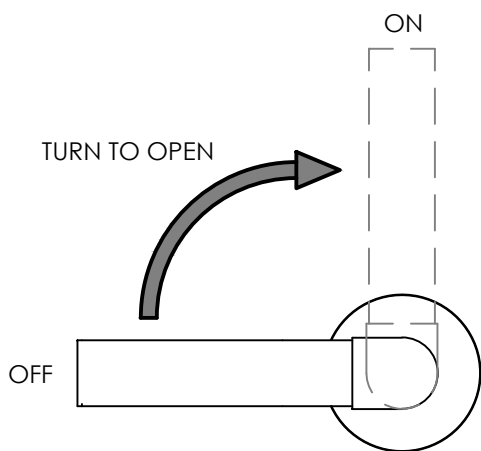

WALL MOUNT LEVER HANDLE 1/2" NPT

Wall mount lever handle direction of lever rotation to operate

0000574102

0000574002

TOP VIEW

LEFT SIDE LEVER HANDLE

RIGHT SIDE LEVER HANDLE

FRONT VIEW