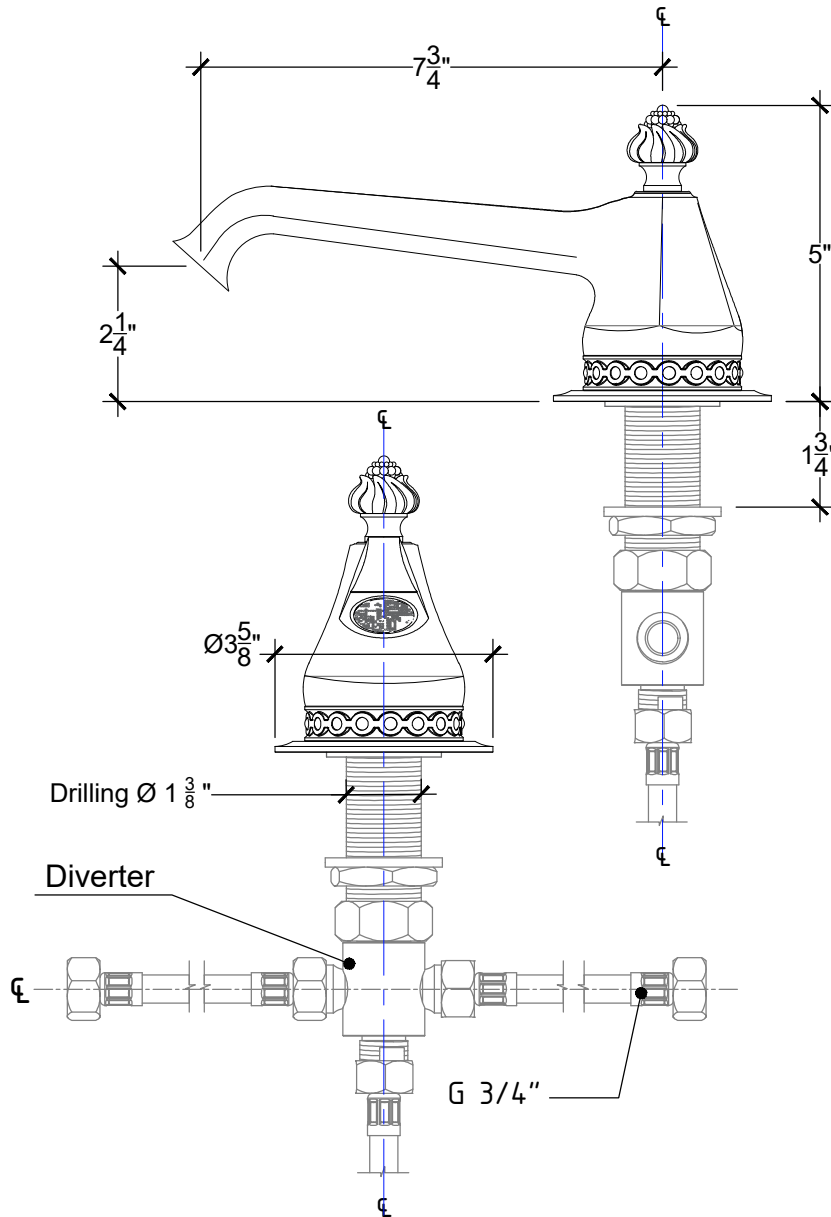

# TUDOR

INTEGRATED DIVERTER 3/4"

Deck mounted spout with integrated diverter 3/4" NPT  
Bec sure gorge pour bain - 3/4" NPT  
Style# 08906167

Copyright © Compas 2010 www.compassstone.com