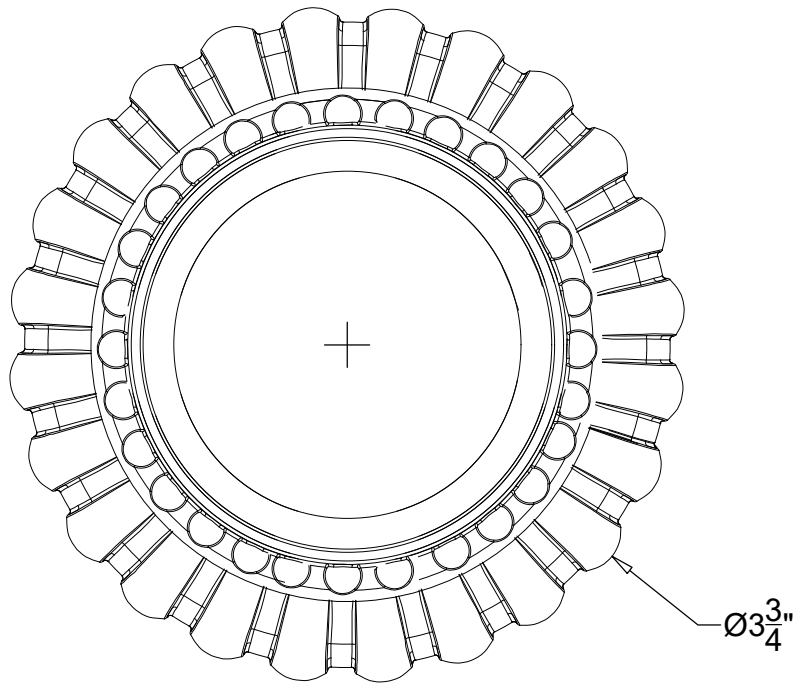

SEGOVIA 3/4"

2 WAYS DIVERTER

Wall mounted Segovia handle with 2-Ways Diverter - 3/4" NPT
Montage mural - Levier "Segovia", inverseur 2 voies - 3/4" NPT
Ref # 08406602

NOTE
2 ways diverter must be used in combination with a valve that has a volume control (ON | OFF) position.

1 way water supply
2 way out supplies to other components

Copyright © Compas 2010 www.compassstone.com

 **COMPAS™**

SEGOVIA
SEGOVIA MIRAMARE
LEVER HANDLE TYPOLOGY

ROCK CRYSTAL

MURANO GLASS

ALL METAL

Copyright © Compas 2010 www.compasstone.com

 COMPAS™

MIRAMARE

BACK PLATE

Miramare back plate for Segovia deck and wall mounted lever handles
Back plate accommodates 1/2" & 3/4" lever handles

Copyright © Compas 2010 www.compasstone.com