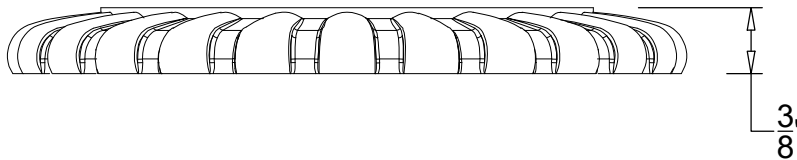

SEGOVIA 3/4"

2 WAYS DIVERTER

Wall mounted Segovia handle with 2-Ways Diverter - 3/4" NPT
Montage mural - Levier "Segovia", inverseur 2 voies - 3/4" NPT
Ref # 08406602

NOTE
2 ways diverter must be used in combination with a valve that has a volume control (ON | OFF) position.

1 way water supply
2 way out supplies to other components

Copyright © Compas 2010 www.compassstone.com

 **COMPAS™**

SEGOVIA
SEGOVIA MIRAMARE
LEVER HANDLE TYPOLOGY

ROCK CRYSTAL

MURANO GLASS

ALL METAL

Copyright © Compas 2010 www.compasstone.com

 COMPAS™

MIRAMARE

BACK PLATE

Miramare back plate for Segovia deck and wall mounted lever handles
Back plate accommodates 1/2" & 3/4" lever handles

Copyright © Compas 2010 www.compasstone.com