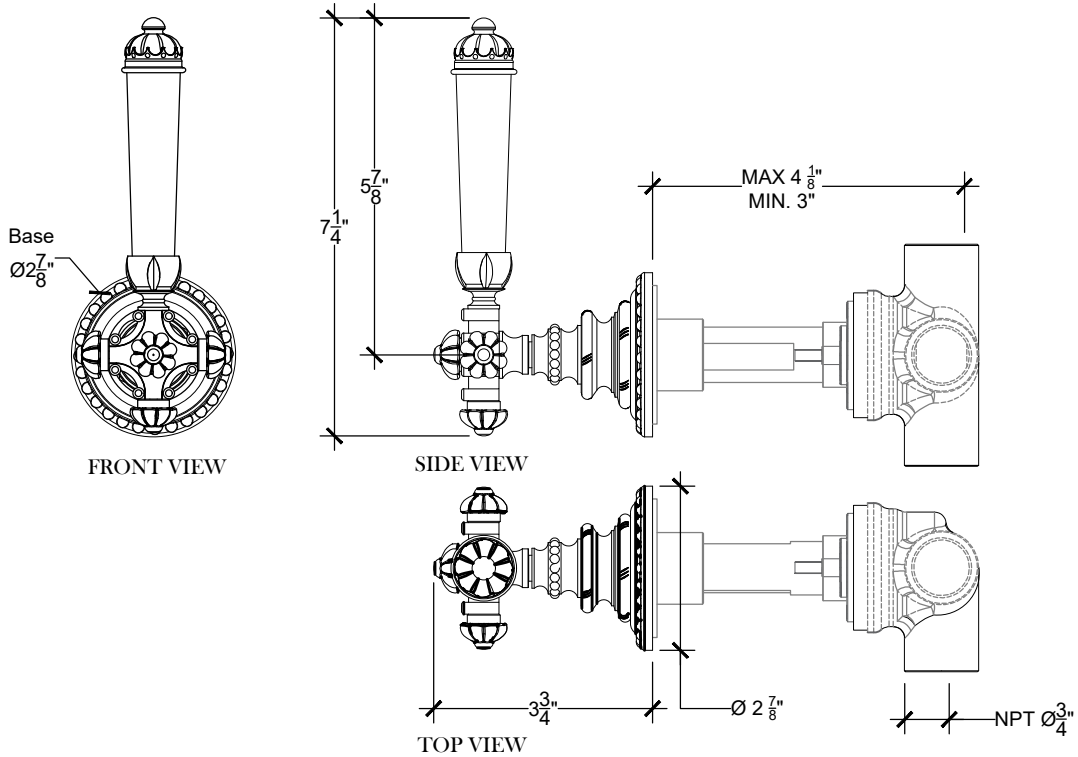

SEGOVIA 3/4"

2 WAYS DIVERTER

Wall mounted Segovia handle with 2-Ways Diverter - 3/4" NPT
Montage mural - Levier "Segovia", inverseur 2 voies - 3/4" NPT
Ref # 08406602

NOTE
2 ways diverter must be used in combination with a valve that has a volume control (ON | OFF) position.

1 way water supply
2 way out supplies to other components

Copyright © Compas 2010 www.compassstone.com

 **COMPAS™**

SEGOVIA
SEGOVIA MIRAMARE
LEVER HANDLE TYPOLOGY

ROCK CRYSTAL

MURANO GLASS

ALL METAL

Copyright © Compas 2010 www.compasstone.com

 COMPAS™

MIRAMARE

BACK PLATE

Miramare back plate for Segovia deck and wall mounted lever handles
Back plate accommodates 1/2" & 3/4" lever handles

Copyright © Compas 2010 www.compasstone.com