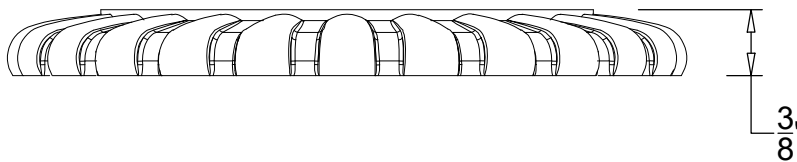

 COMPAS™

Revised 03-10-2022

MIRAMARE

BACK PLATE

Miramare back plate for Segovia deck and wall mounted lever handles
Back plate accommodates 1/2" & 3/4" lever handles

Copyright © Compas 2010 www.compasstone.com