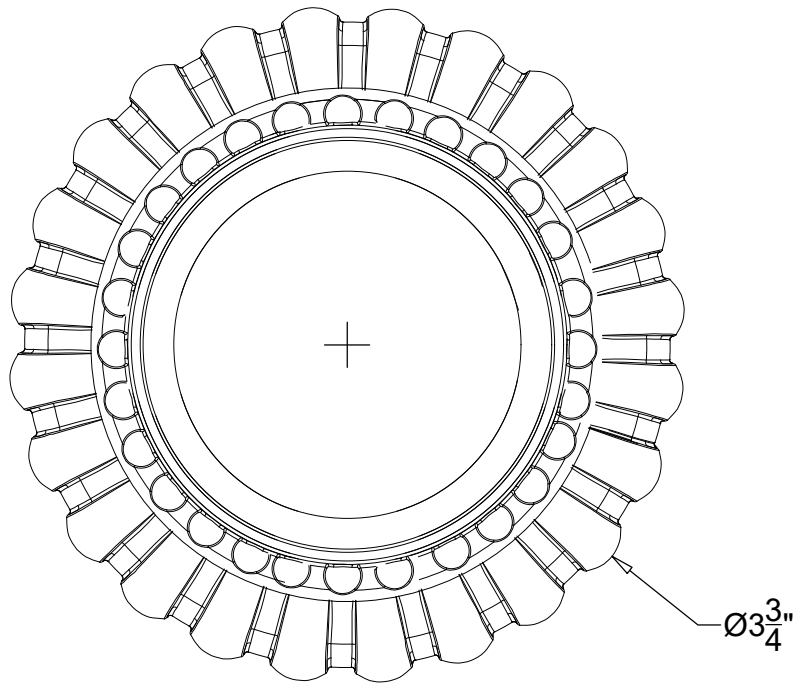

SEGOVIA 3/4"

2 WAY DIVERTER

Wall mounted 2-Way Diverter - 3/4" NPT
Facade d'inverseur 2 - points - 3/4" NPT
Ref # 08406602

NOTE
2 way diverter must be used in combination
with a valve that has a volume control
(ON | OFF) position.

1 way water supply
2 way out supplies to other components

Copyright © Compas 2010 www.compassstone.com

 COMPAS™

SEGOVIA
SEGOVIA MIRAMARE
LEVER HANDLE TYPOLOGY

ROCK CRYSTAL

MURANO GLASS

ALL METAL

Copyright © Compas 2010 www.compasstone.com

 COMPAS™

Revised 03-10-2022

MIRAMARE

BACK PLATE

Miramare back plate for Segovia deck and wall mounted lever handles
Back plate accommodates 1/2" & 3/4" lever handles

Copyright © Compas 2010 www.compasstone.com