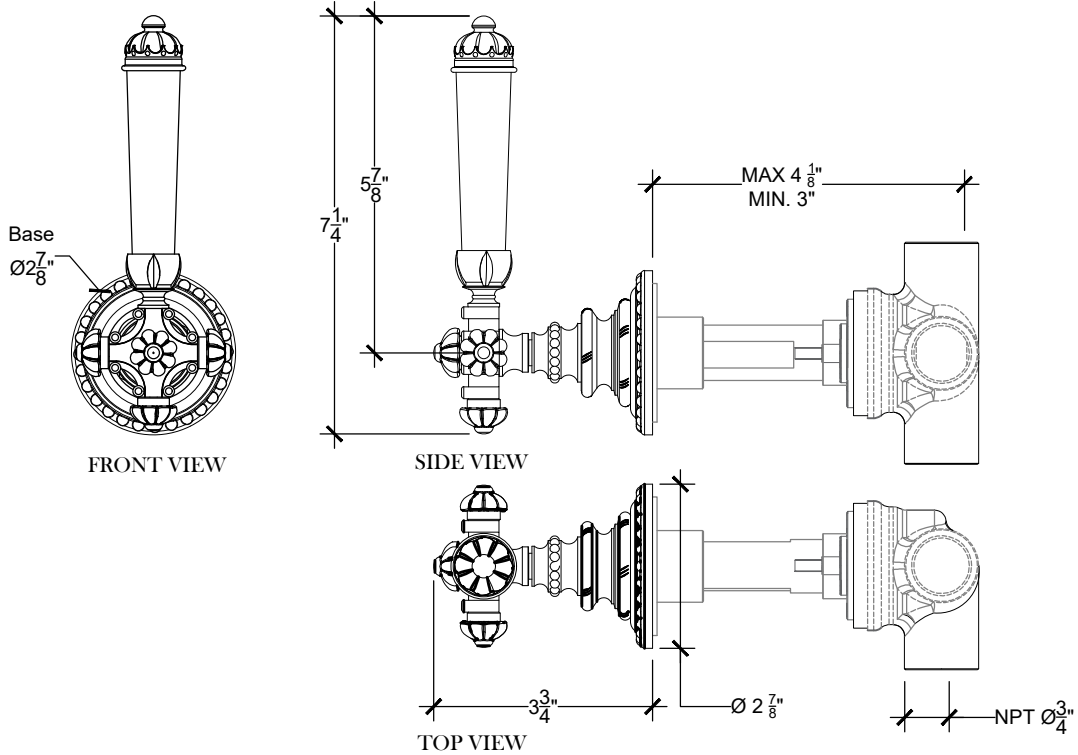

SEGOVIA 3/4"

2 WAY DIVERTER

Wall mounted 2-Way Diverter - 3/4" NPT
Facade d'inverseur 2 - points - 3/4" NPT
Ref # 08406602

NOTE
2 way diverter must be used in combination
with a valve that has a volume control
(ON | OFF) position.

1 way water supply
2 way out supplies to other components

Copyright © Compas 2010 www.compassstone.com

 COMPAS™

SEGOVIA
SEGOVIA MIRAMARE
LEVER HANDLE TYPOLOGY

ROCK CRYSTAL

MURANO GLASS

ALL METAL

Copyright © Compas 2010 www.compasstone.com

 COMPAS™

Revised 03-10-2022

MIRAMARE

BACK PLATE

Miramare back plate for Segovia deck and wall mounted lever handles
Back plate accommodates 1/2" & 3/4" lever handles

Copyright © Compas 2010 www.compasstone.com