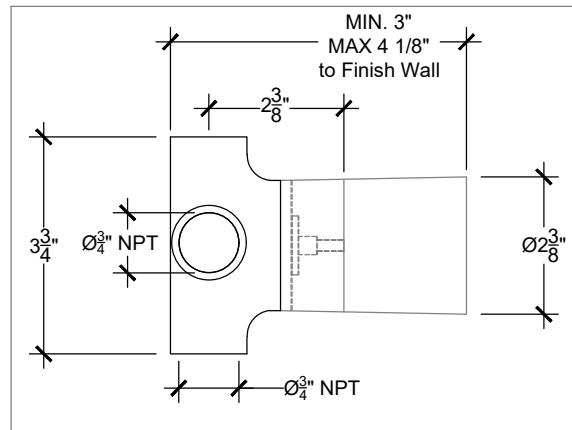

Copyright © Compas 2010 www.compassstone.com

COMPAS™