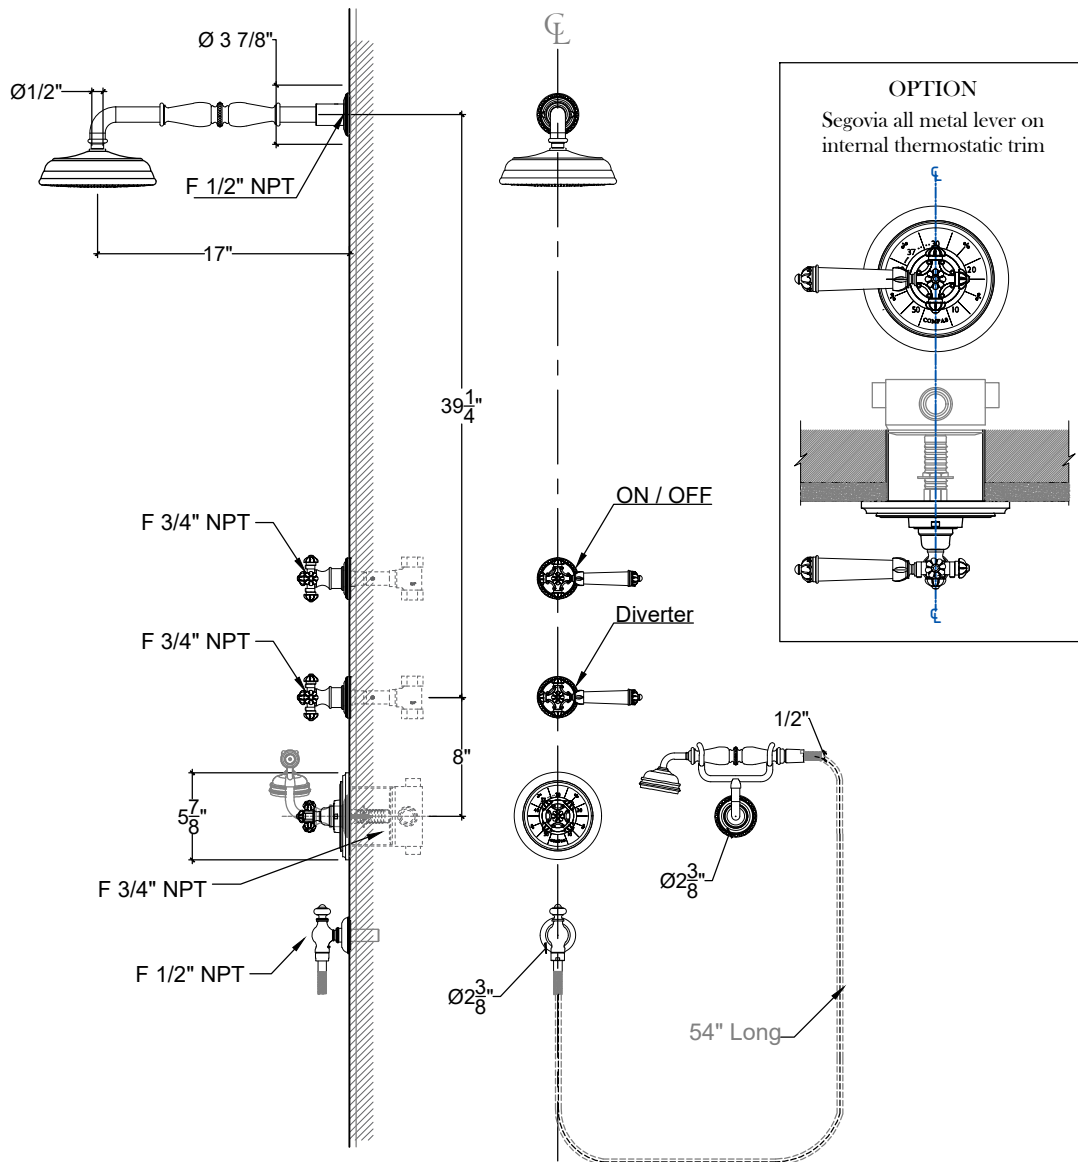

SEGOVIA

Segovia thermostatic internal shower system. Handheld on cradle.
Thermostatique murale avec poinee "segovia" et bras droit
Ref# 94-840

Copyright © Compas 2010 www.compassstone.com

* Shower System Available for Cruciform, Tudor, & Segovia Handles