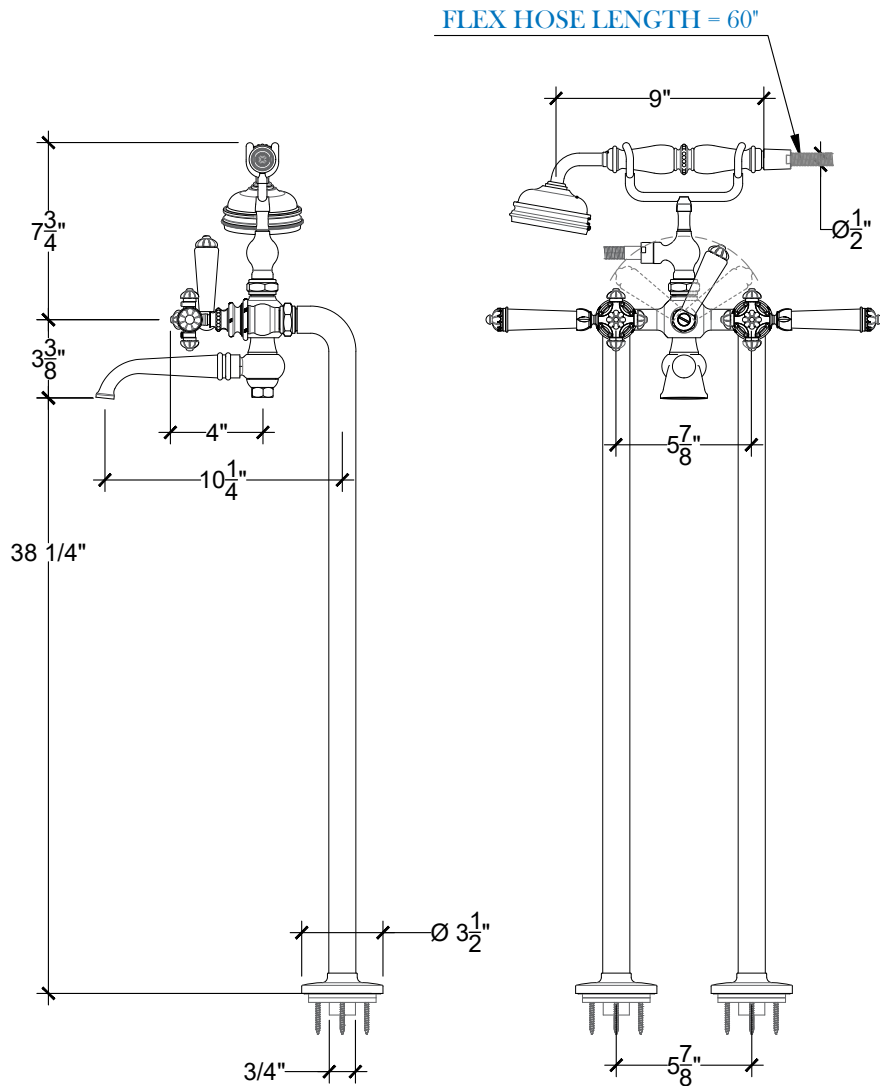

SEGOVIA

FLOOR MOUNTED TUB FILLER

Floor mounted tub filler with Segovia lever handles and handheld- 3/4" NPT
Malangeur bain / douchette sur colonnes - 3/4" NPT
Ref # 08406255

Copyright © Compas 2010 www.compassstone.com