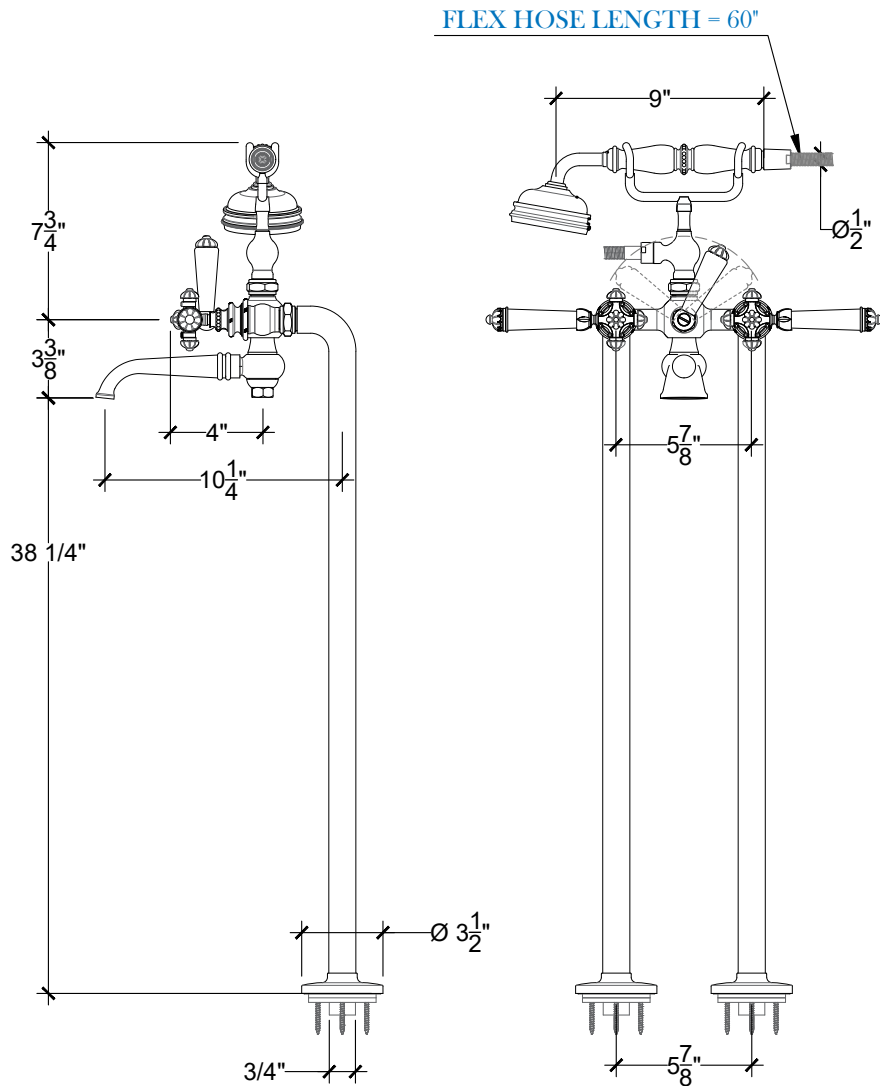

SEGOVIA

FLOOR MOUNTED TUB FILLER

Floor mounted tub filler with Segovia lever handles and handheld- 3/4" NPT
Montage sur sol - Système de bain douche sur colonne Segovia - 3/4" NPT
Ref # 08406255

Copyright © Compas 2010 www.compassstone.com