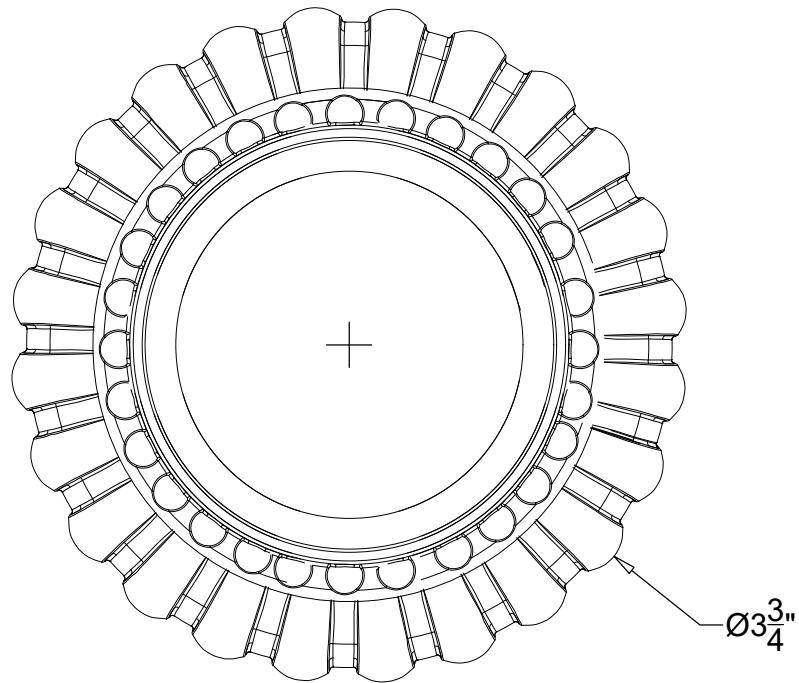

# SEGOVIA 3/4"

INTEGRATED DIVERTER

Deck mounted tub spout with integrated diverter 3/4" NPT

Montage sur plan - Bec verseur Ségovia avec mélangeur intégré pour baignoire - 3/4" NPT

Ref # 08406109

Copyright © Compas 2010 www.compassstone.com

## BACK PLATE

Miramare back plate for Segovia deck and wall mounted spouts  
Back plate accommodates 1/2" & 3/4" NPT

Copyright © Compas 2010 [www.compasstone.com](http://www.compasstone.com)

 COMPAS™

Revised 03-10-2022