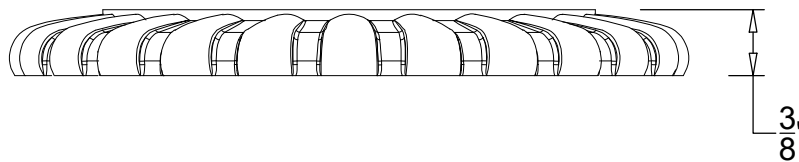

# SEGOVIA 3/4"

INTEGRATED DIVERTER

Deck mounted tub spout with integrated diverter 3/4" NPT

Montage sur plan - Bec verseur Ségovia avec mélangeur intégré pour baignoire - 3/4" NPT

Ref # 08406109

Copyright © Compas 2010 www.compassstone.com

## BACK PLATE

Miramare back plate for Segovia deck and wall mounted spouts  
Back plate accommodates 1/2" & 3/4" NPT

Copyright © Compas 2010 [www.compasstone.com](http://www.compasstone.com)

 COMPAS™

Revised 03-10-2022