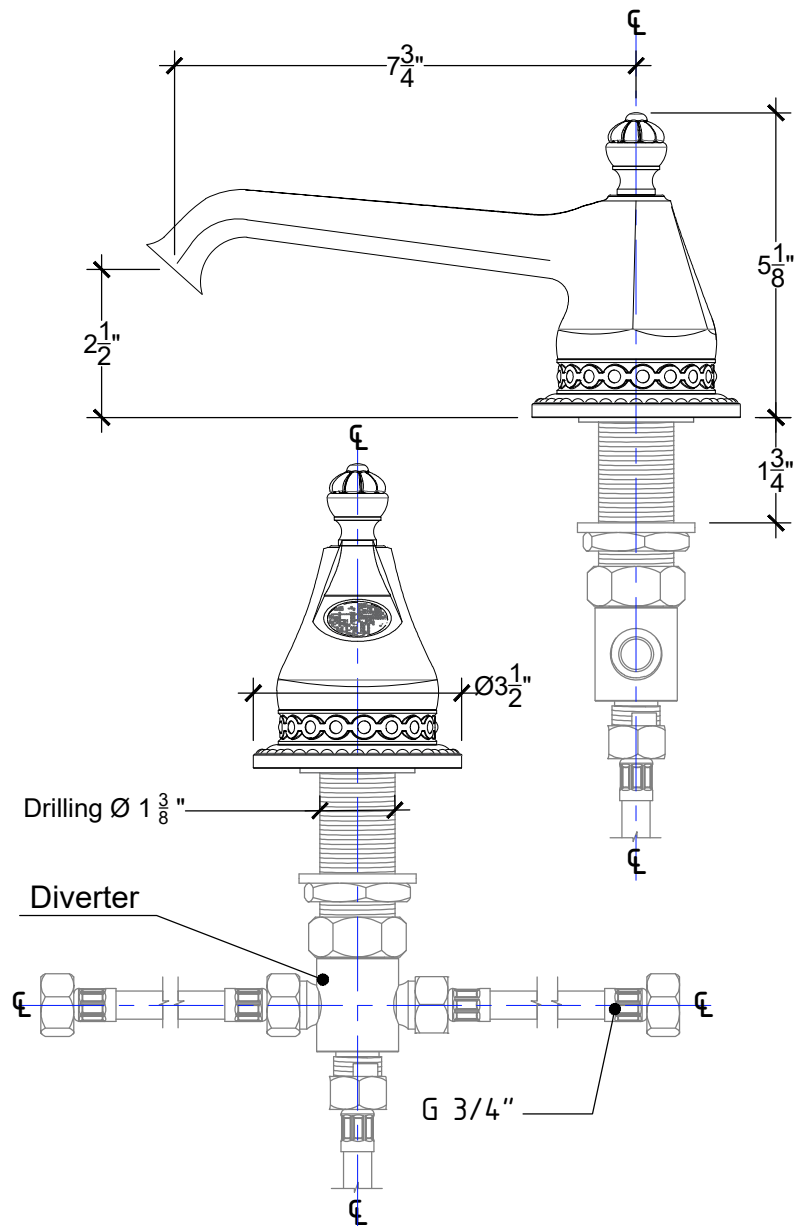

# SEGOVIA 3/4"

INTEGRATED DIVERTER

Deck mounted tub spout with integrated diverter 3/4" NPT

Montage sur plan - Bec verseur Ségovia avec mélangeur intégré pour baignoire - 3/4" NPT

Ref # 08406109

Copyright © Compas 2010 www.compassstone.com

## BACK PLATE

Miramare back plate for Segovia deck and wall mounted spouts  
Back plate accommodates 1/2" & 3/4" NPT

Copyright © Compas 2010 [www.compasstone.com](http://www.compasstone.com)

 COMPAS™

Revised 03-10-2022