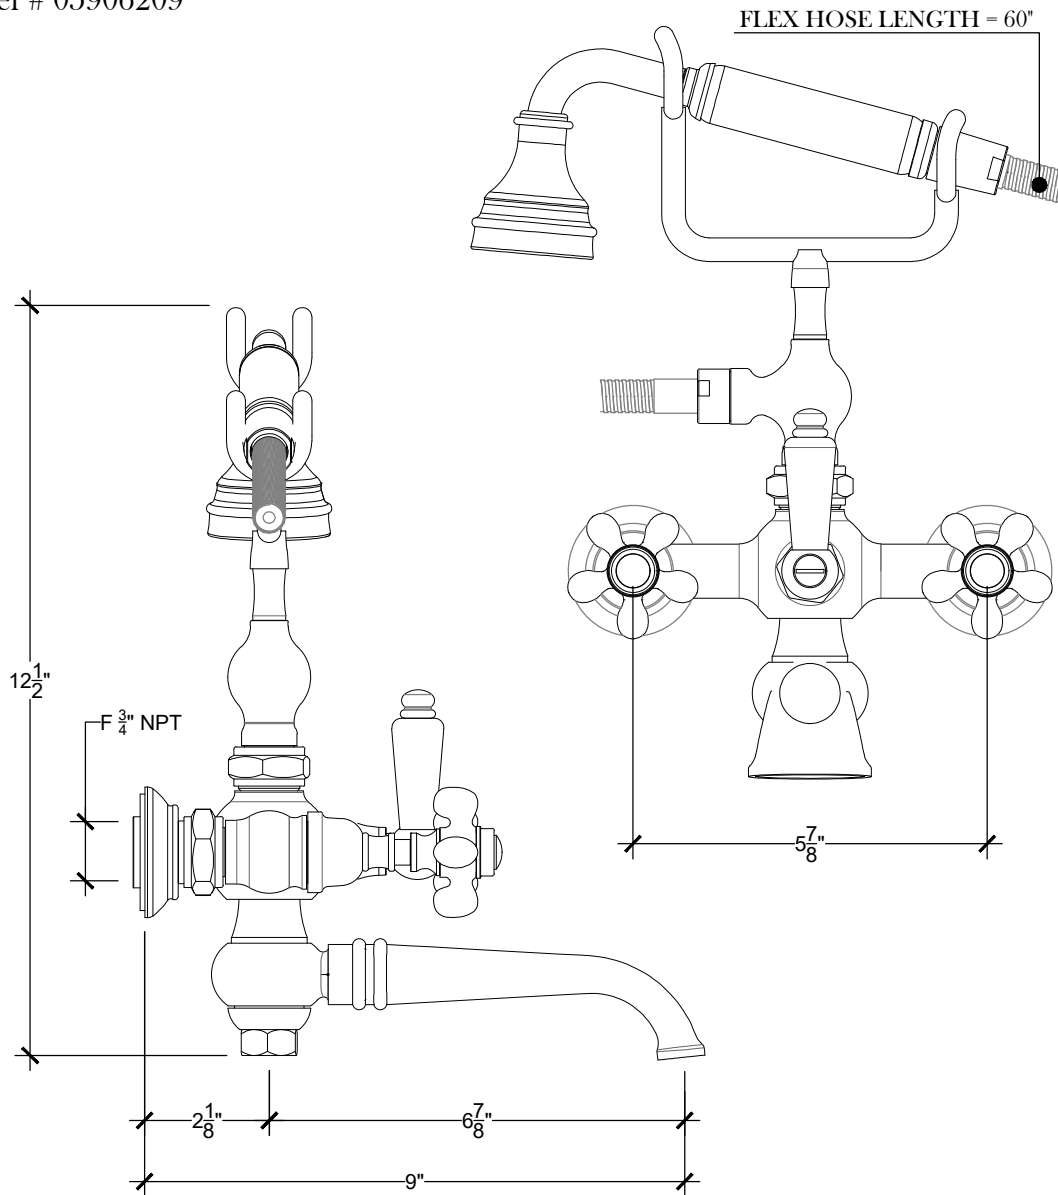

RETRO 3/4"

EXPOSED WALL MOUNT TUB FILLER

Exposed wall mounted tub filler 3/4" NPT
Melangeur bain / deauchette mural 3/4" NPT
Ref # 05906209

Copyright © Compass 2010 www.compassstone.com