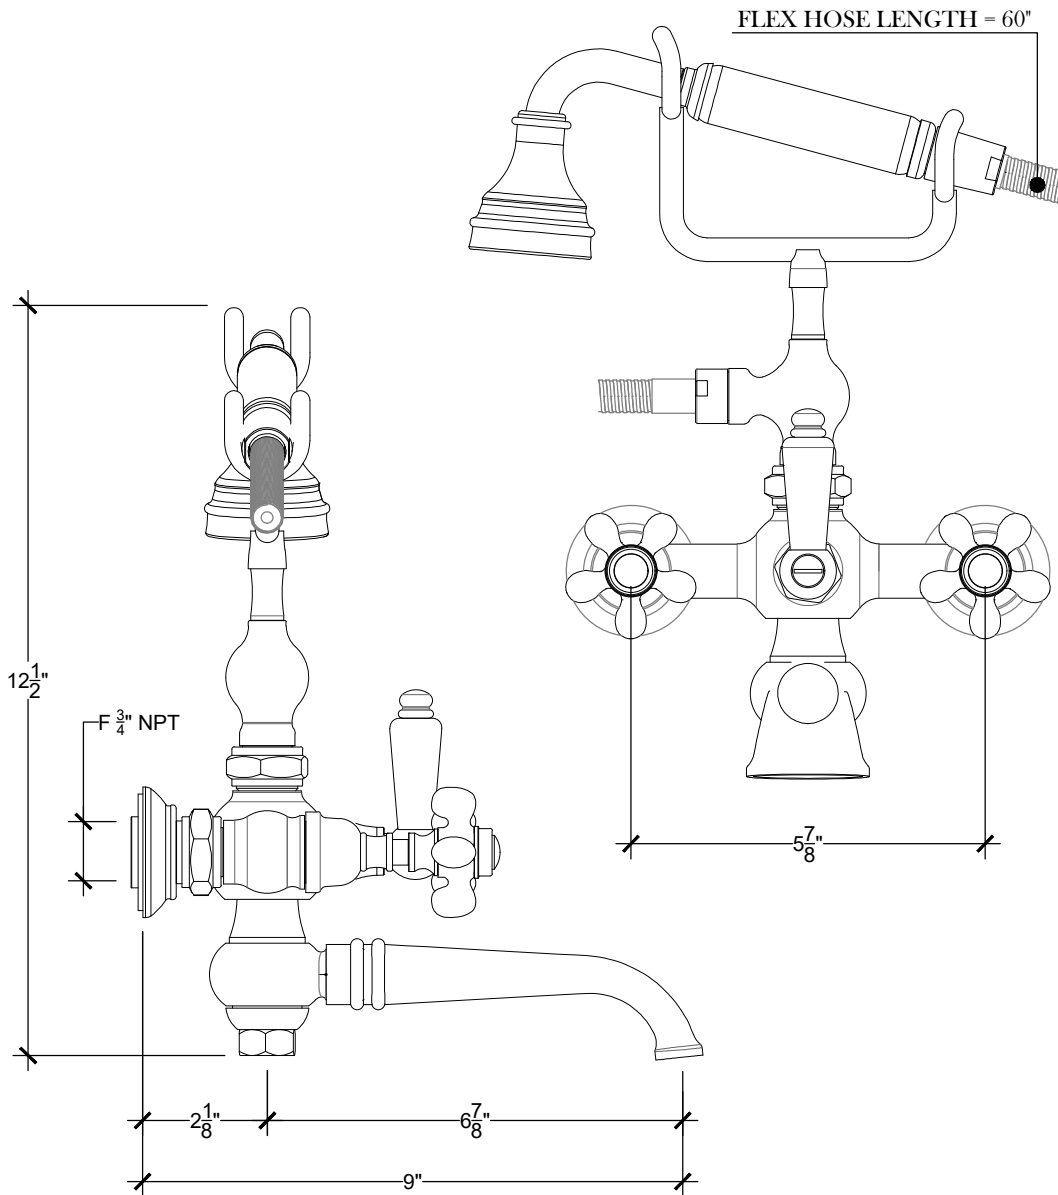

RETRO 3/4"

EXPOSED WALL MOUNT TUB FILLER

Exposed wall mounted tub filler - 3/4" NPT

Montage mural - Mélangeur bain/douche - 3/4" NPT

Ref # 05906209

Copyright © Compas 2010 www.compassstone.com

 COMPAS™