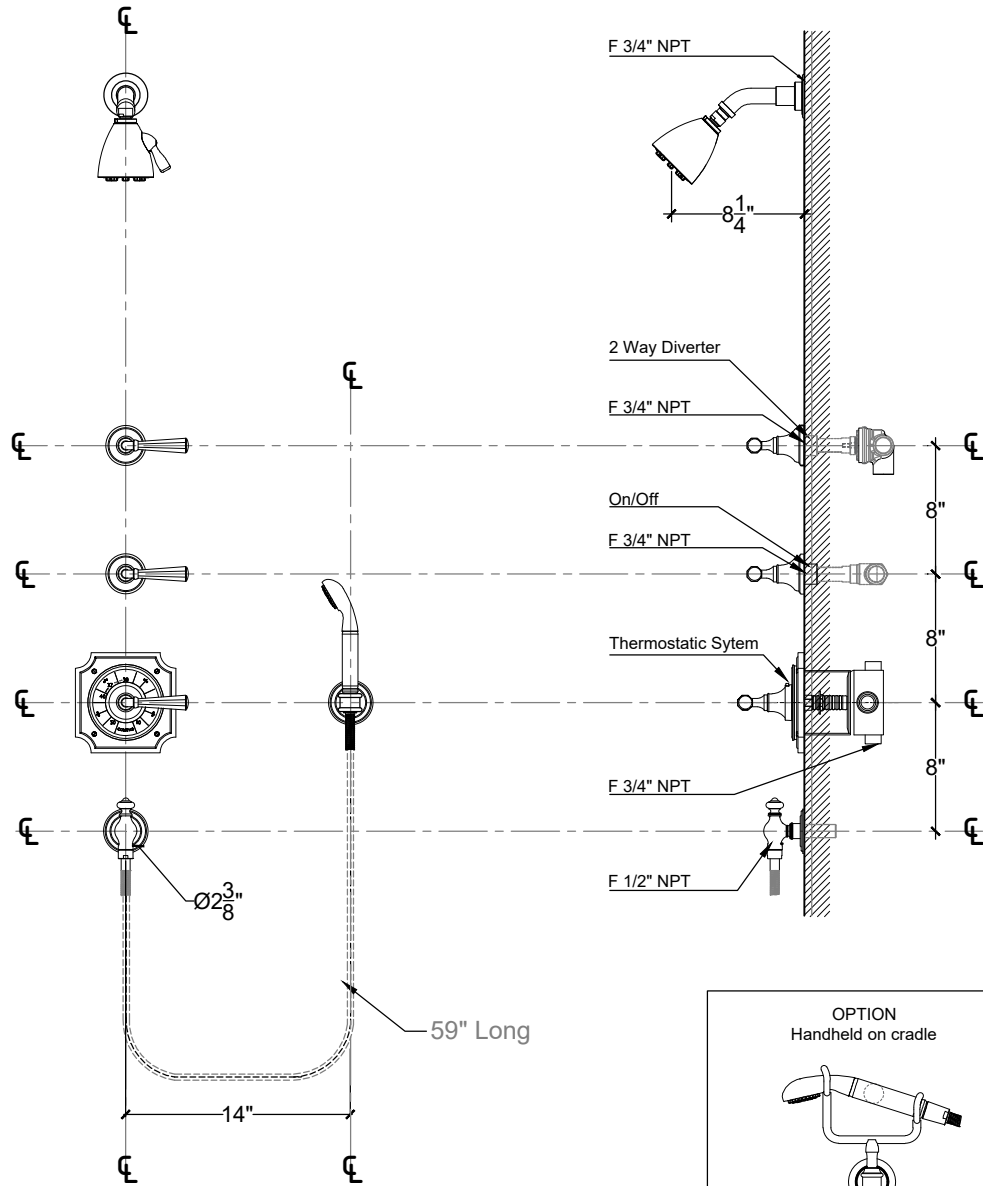

MONTECITO

Internal thermostatic shower system with sports shower arm and handheld on hook or cradle
Thermostatique murale avec levier el bras droit
Ref # 17301385 - 925

Copyright © Compass 2010 www.compassstone.com