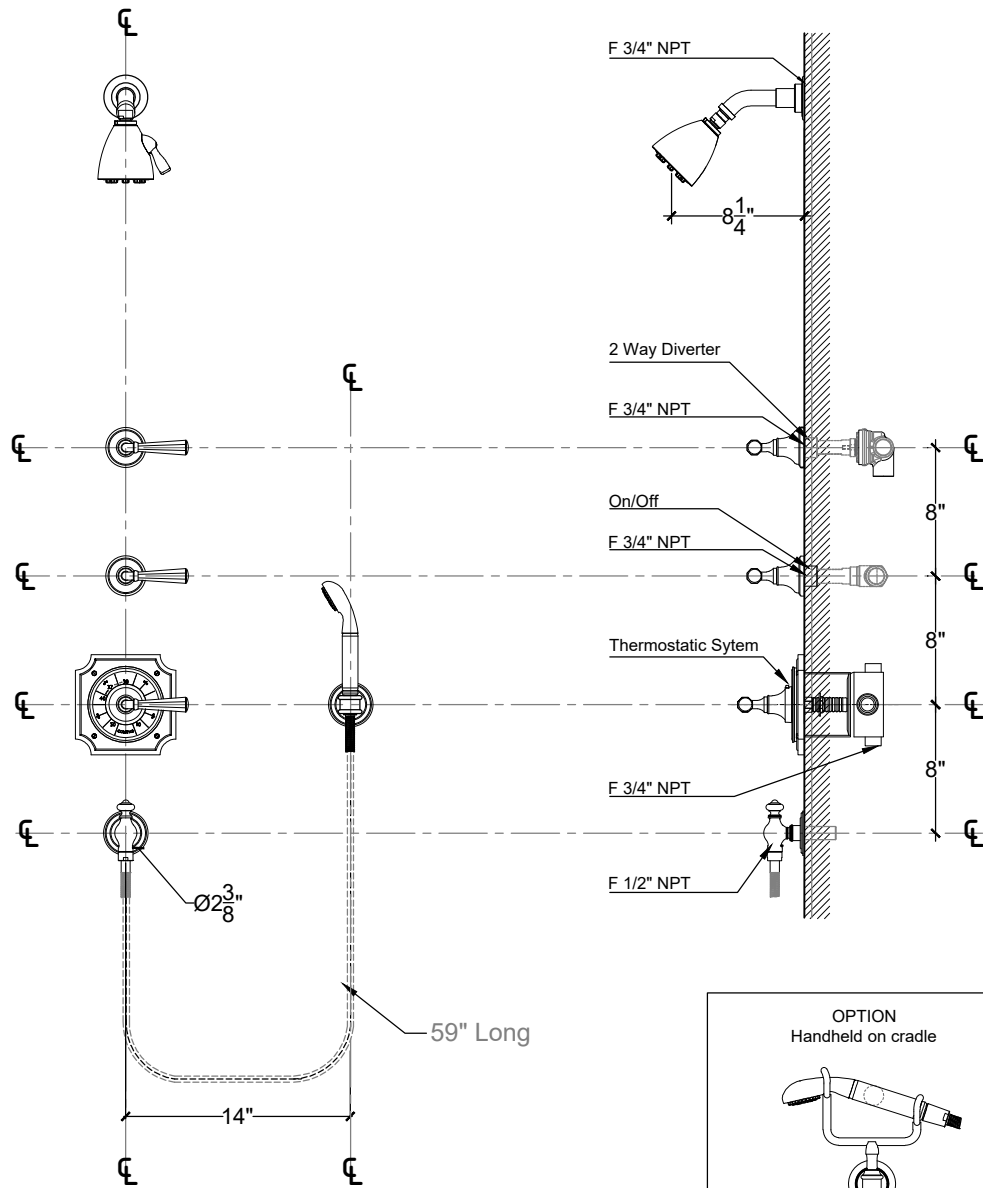

MONTECITO

Internal thermostatic shower system with sports shower arm and handheld on hook or cradle
Système de douche mural interne avec levier "Montecito", bras de douche "Sports".
Ref # 94-173

Copyright © Compass 2010 www.compassstone.com