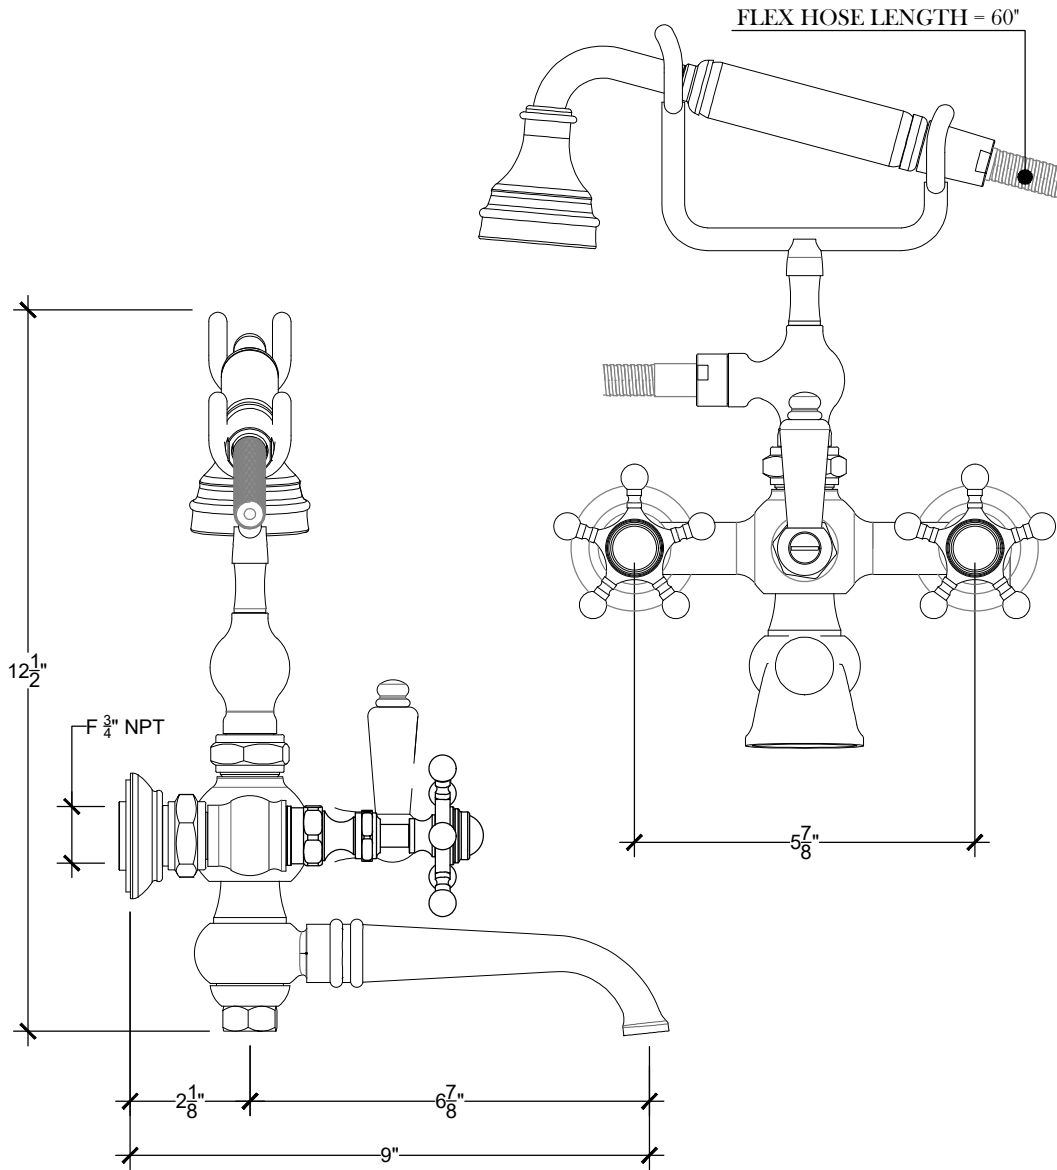

MARINE 3/4"

EXPOSED WALL MOUNT TUB FILLER

Exposed wall mounted tub filler 3/4" NPT
Melangeur bain / deauchette mural 3/4" NPT
Ref # 03806209

Copyright © Compass 2010 www.compassstone.com