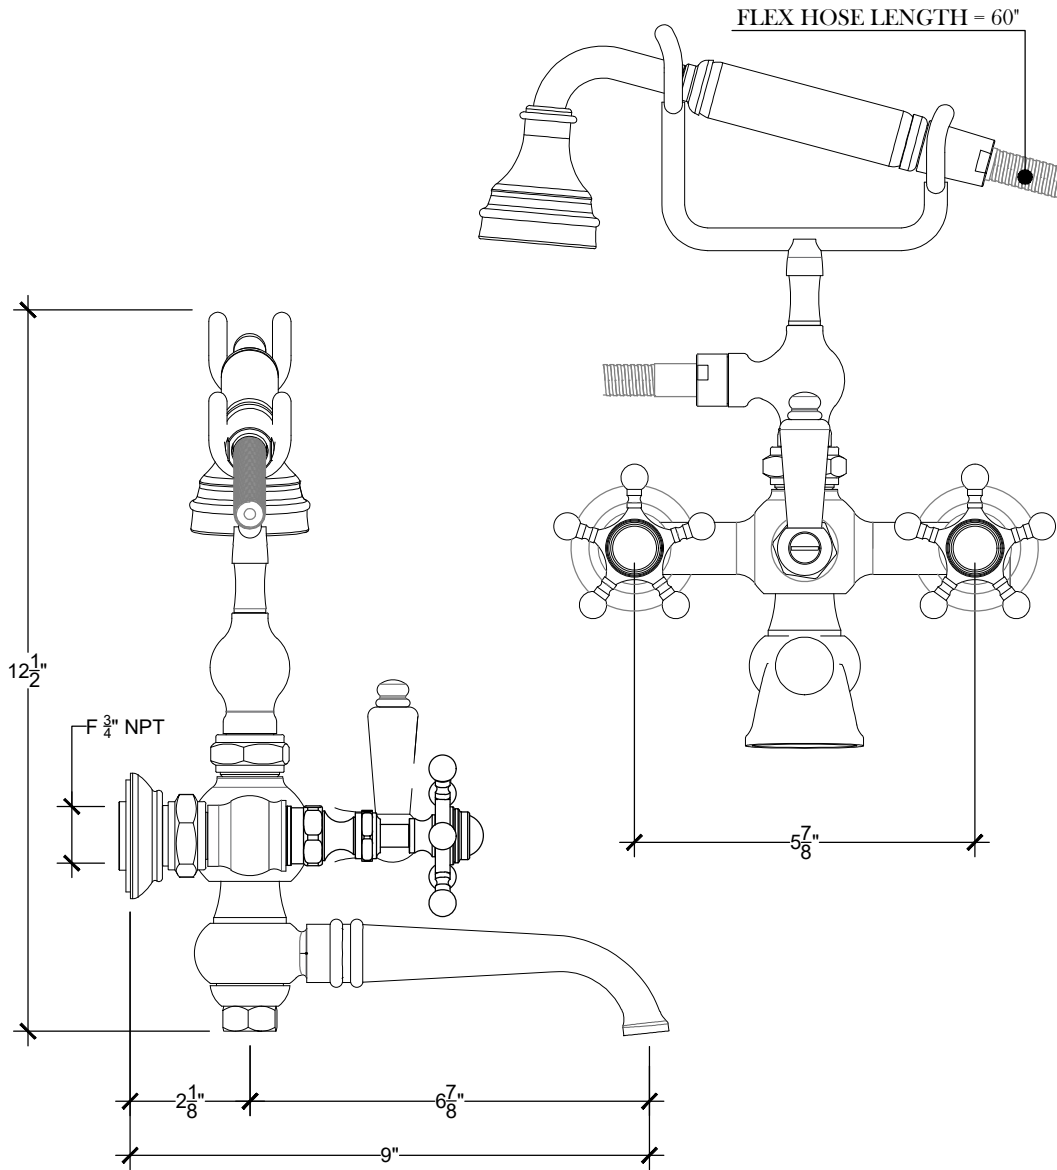

MARINE 3/4"

EXPOSED WALL MOUNT TUB FILLER

Exposed wall mounted tub filler - 3/4" NPT
Montage mural - Mélangeur bain/douchette - 3/4" NPT
Ref # 03806209

Copyright © Compass 2010 www.compassstone.com