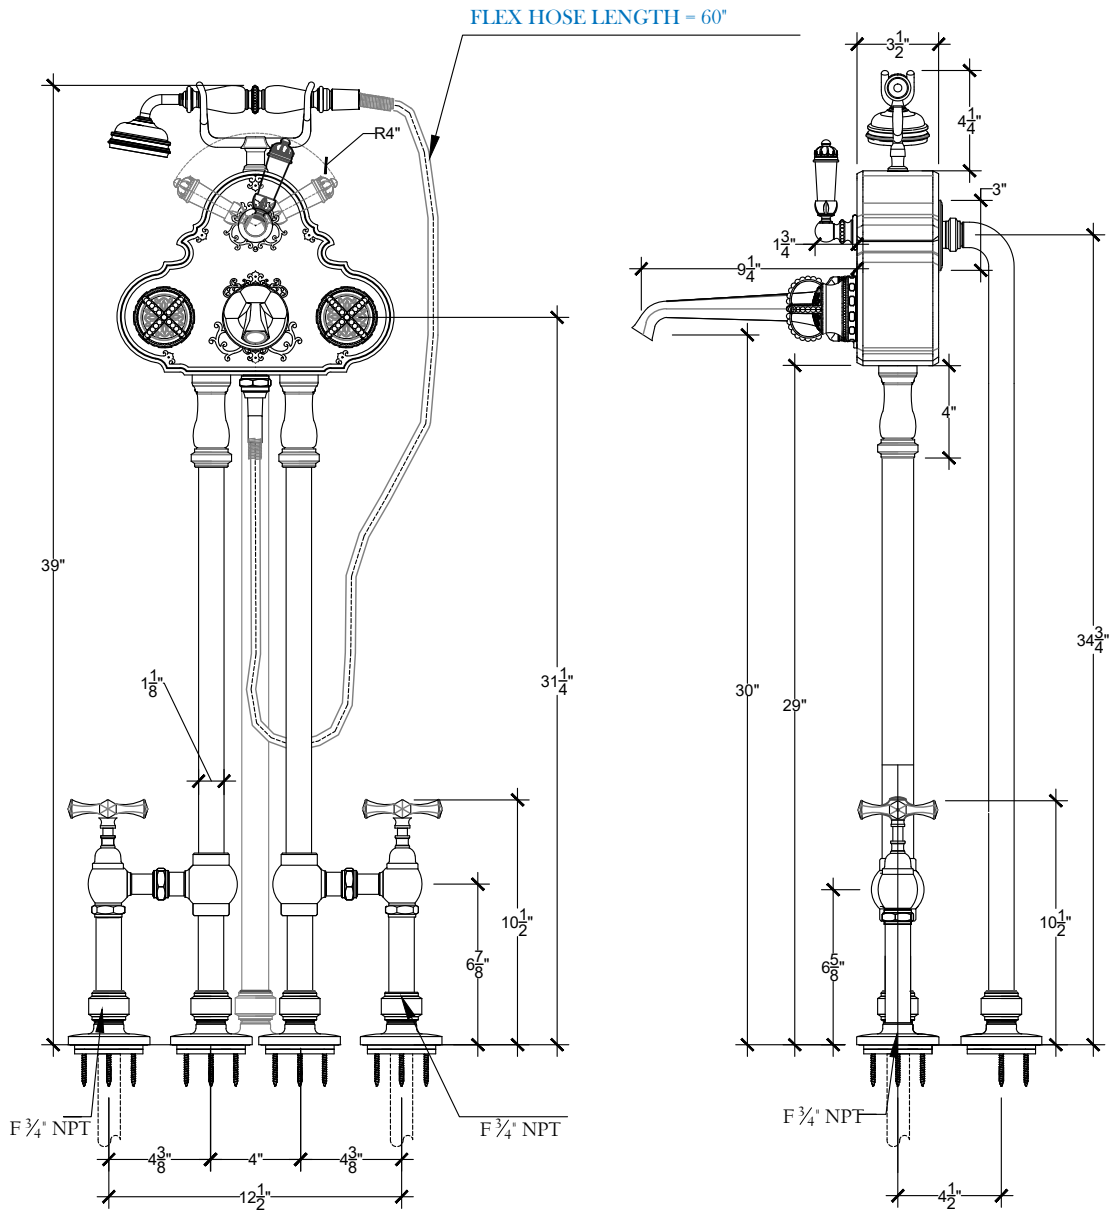

MARGOT - PLATINE

Floor Mounted Tub Filler with Margot Handles and Hand Held - 3/4" NPT
Style # 12006280

Copyright © Compass 2010 www.compassstone.com

* Different Spout Models Available Upon Request

 COMPASS™