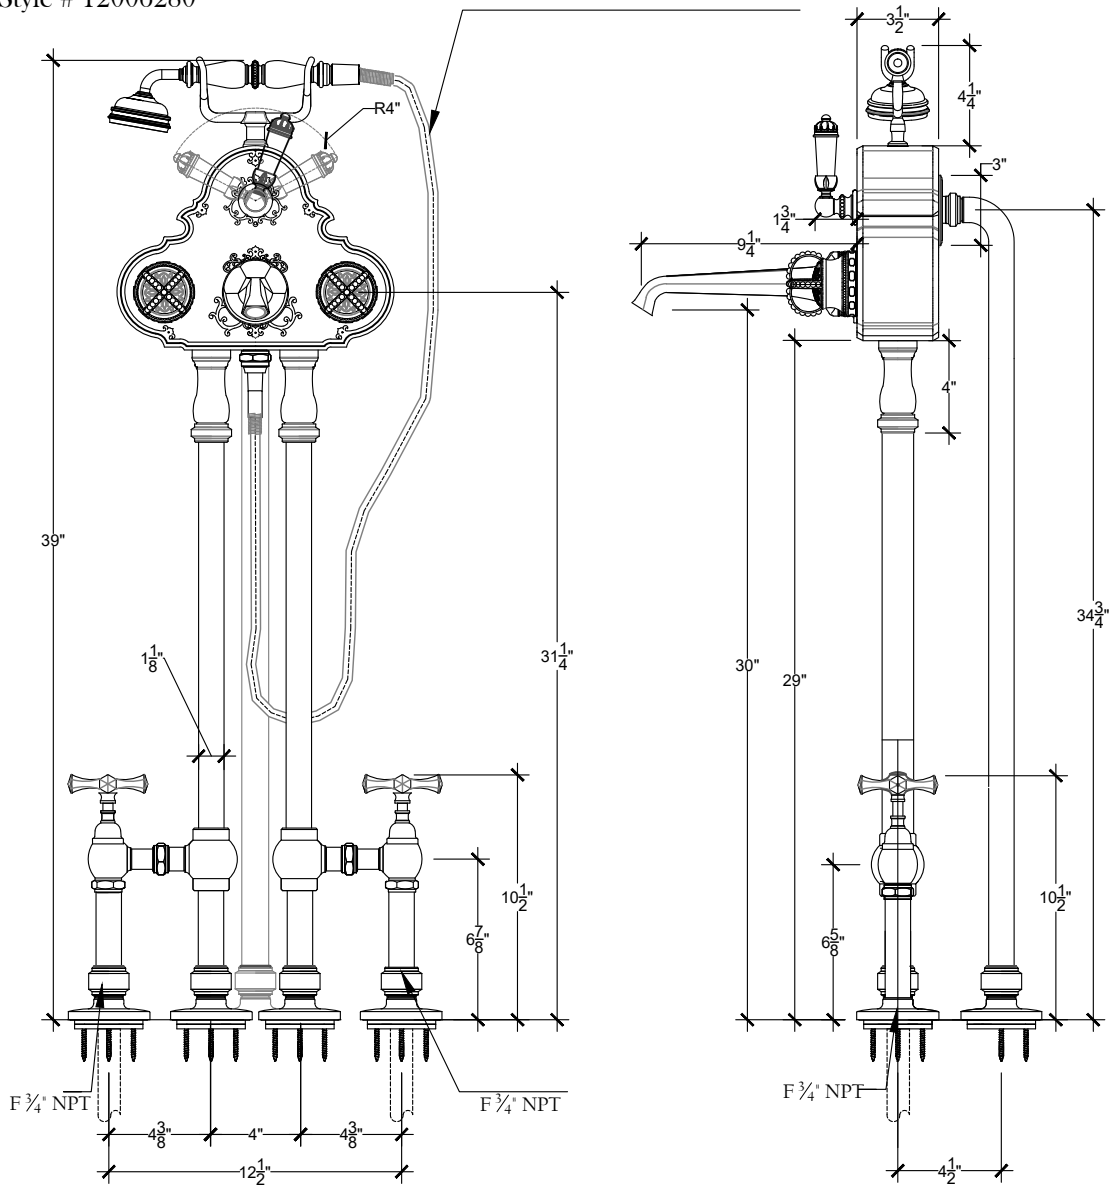

# MARGOT - PLATINE

Floor Mounted Tub Filler with Margot Handles and Hand Held - 3/4" NPT

Montage sur sol - Système de bain douche sur colonne Margot - 3/4" NPT

Style # 12006280

FLEX HOSE LENGTH - 60"

Copyright © Compass 2010 www.compassstone.com

\* Different Spout Models Available Upon Request