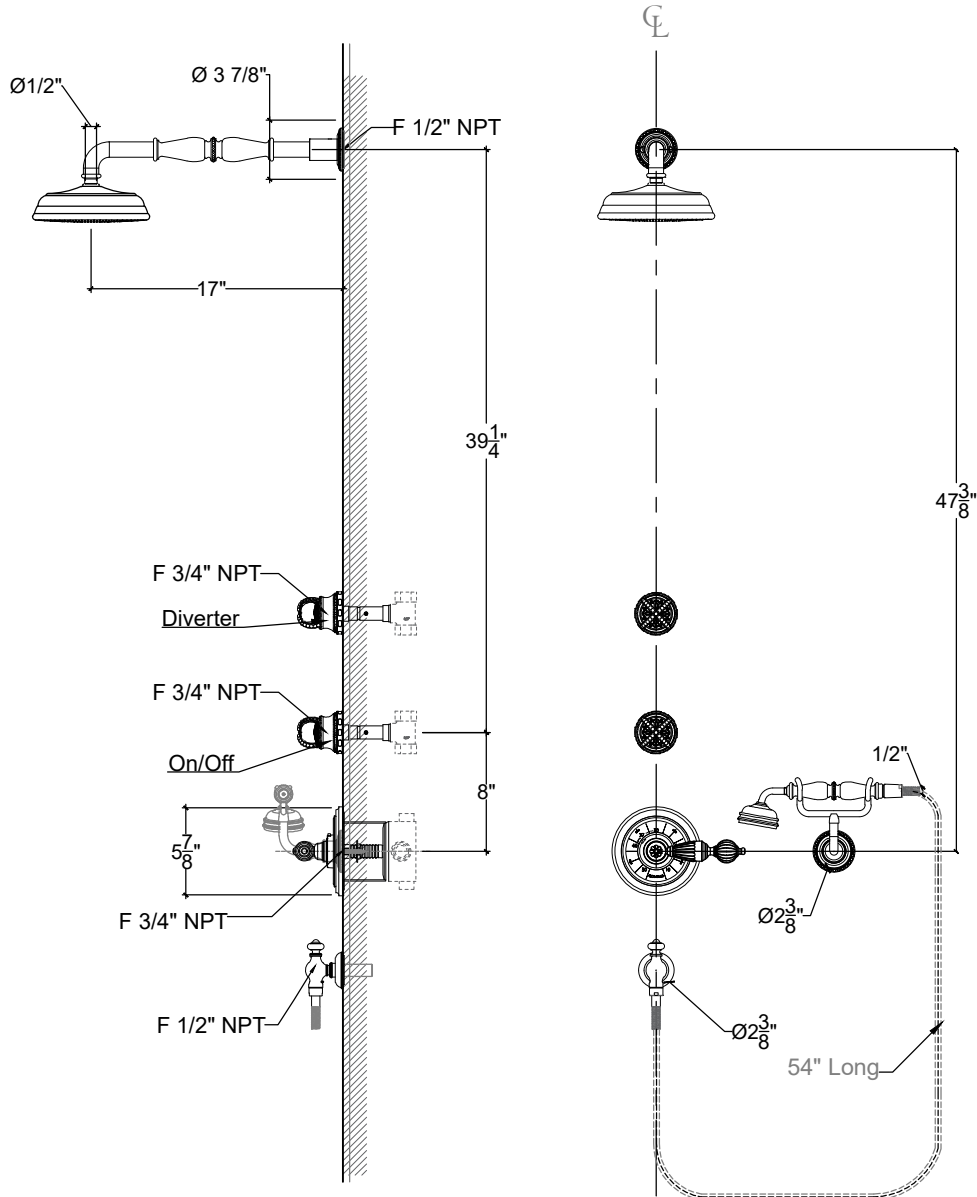

MARGOT

Margot thermostatic internal shower system with Goldrone lever. Handheld on cradle.
Thermostatique murale avec poignee "Margot" el brad droit
Ref # 011906385

Copyright © Compas 2010 www.compassstone.com

* Shower System Available for Cruciform, Tudor, & Segovia Handles

 COMPAS™