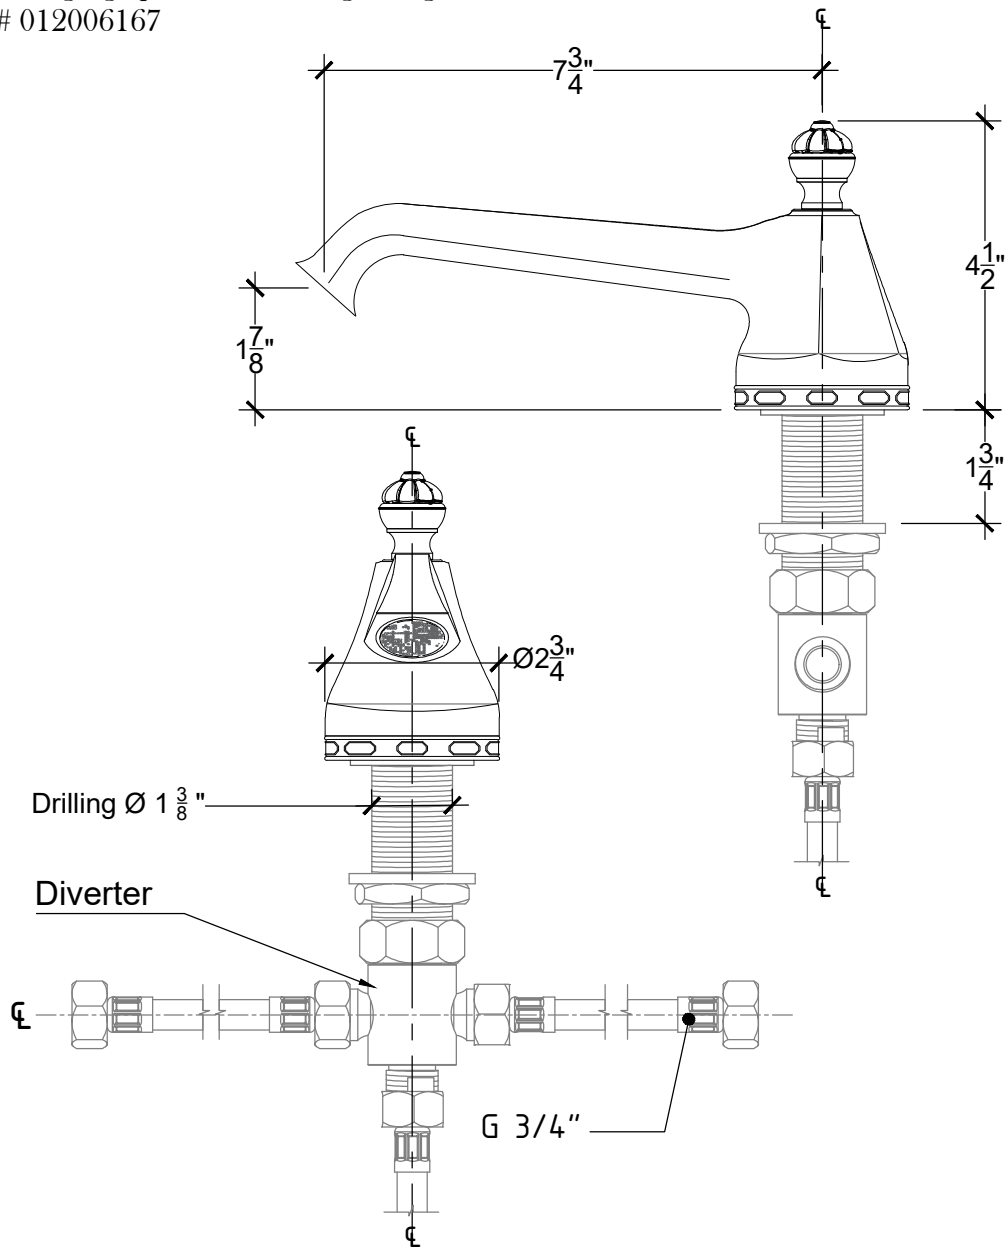

# MARGOT 3/4"

INTEGRATED DIVERTER

Deck mounted spout with integrated diverter 3/4" NPT  
Bec sure gorge pour bain - Margot Regalia - 3/4" NPT  
Ref # 012006167

Copyright © Compas 2010 www.compasstone.com