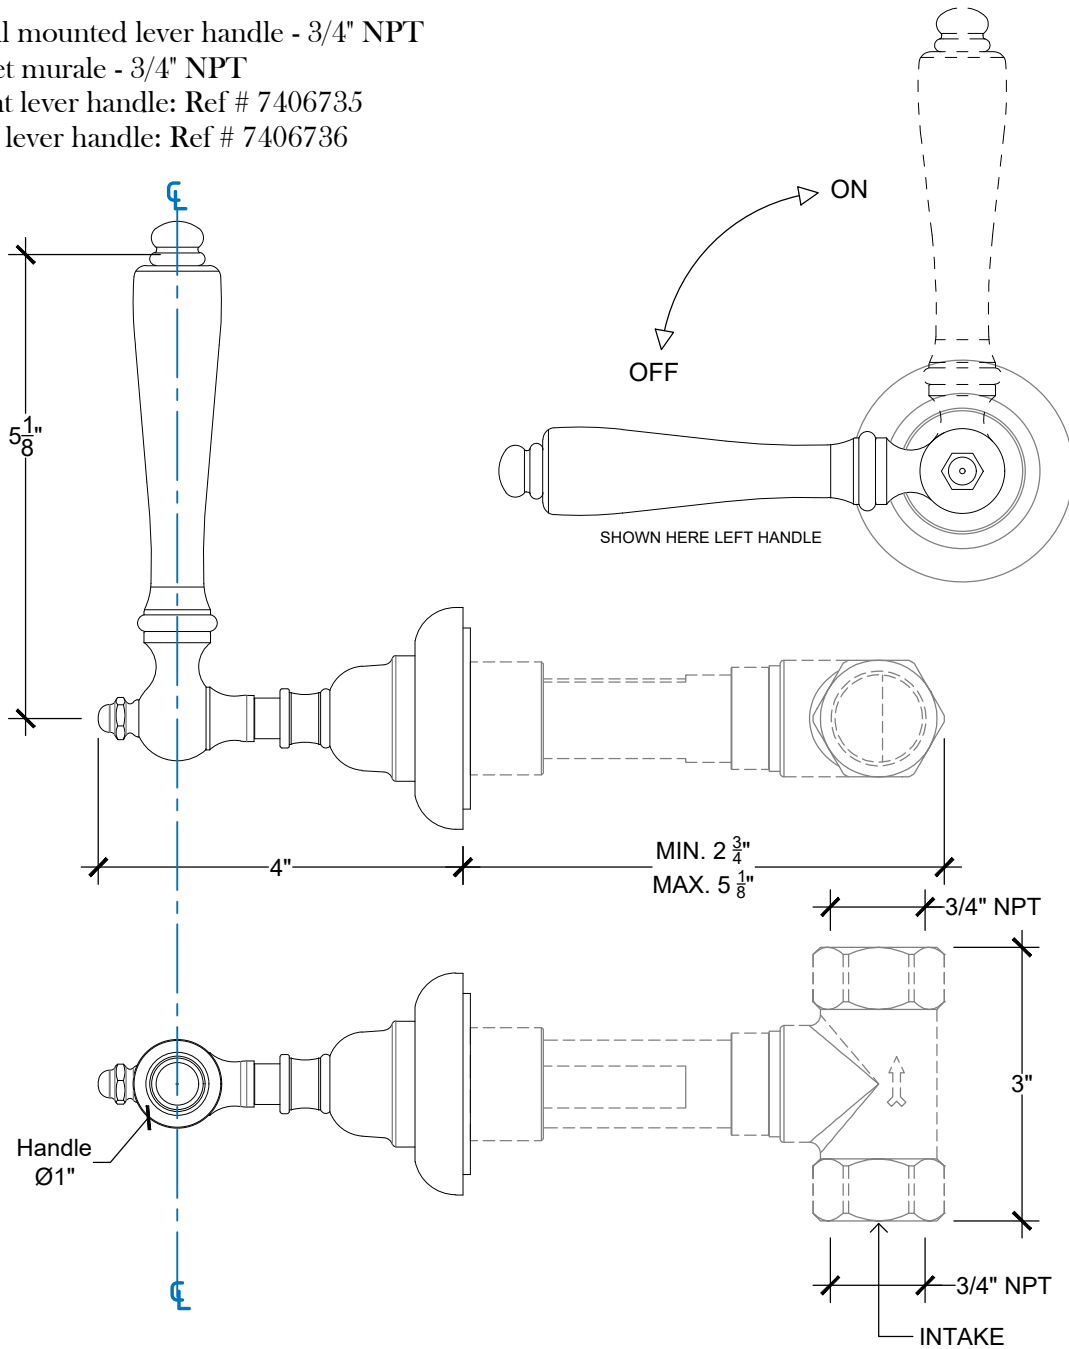

MANETTE 3/4"

Wall mounted lever handle - 3/4" NPT

Arret murale - 3/4" NPT

Right lever handle: Ref # 7406735

Left lever handle: Ref # 7406736

Copyright Compass 2010 www.compassstone.com

Technical Drawings are subject to change at Compass' discretion.