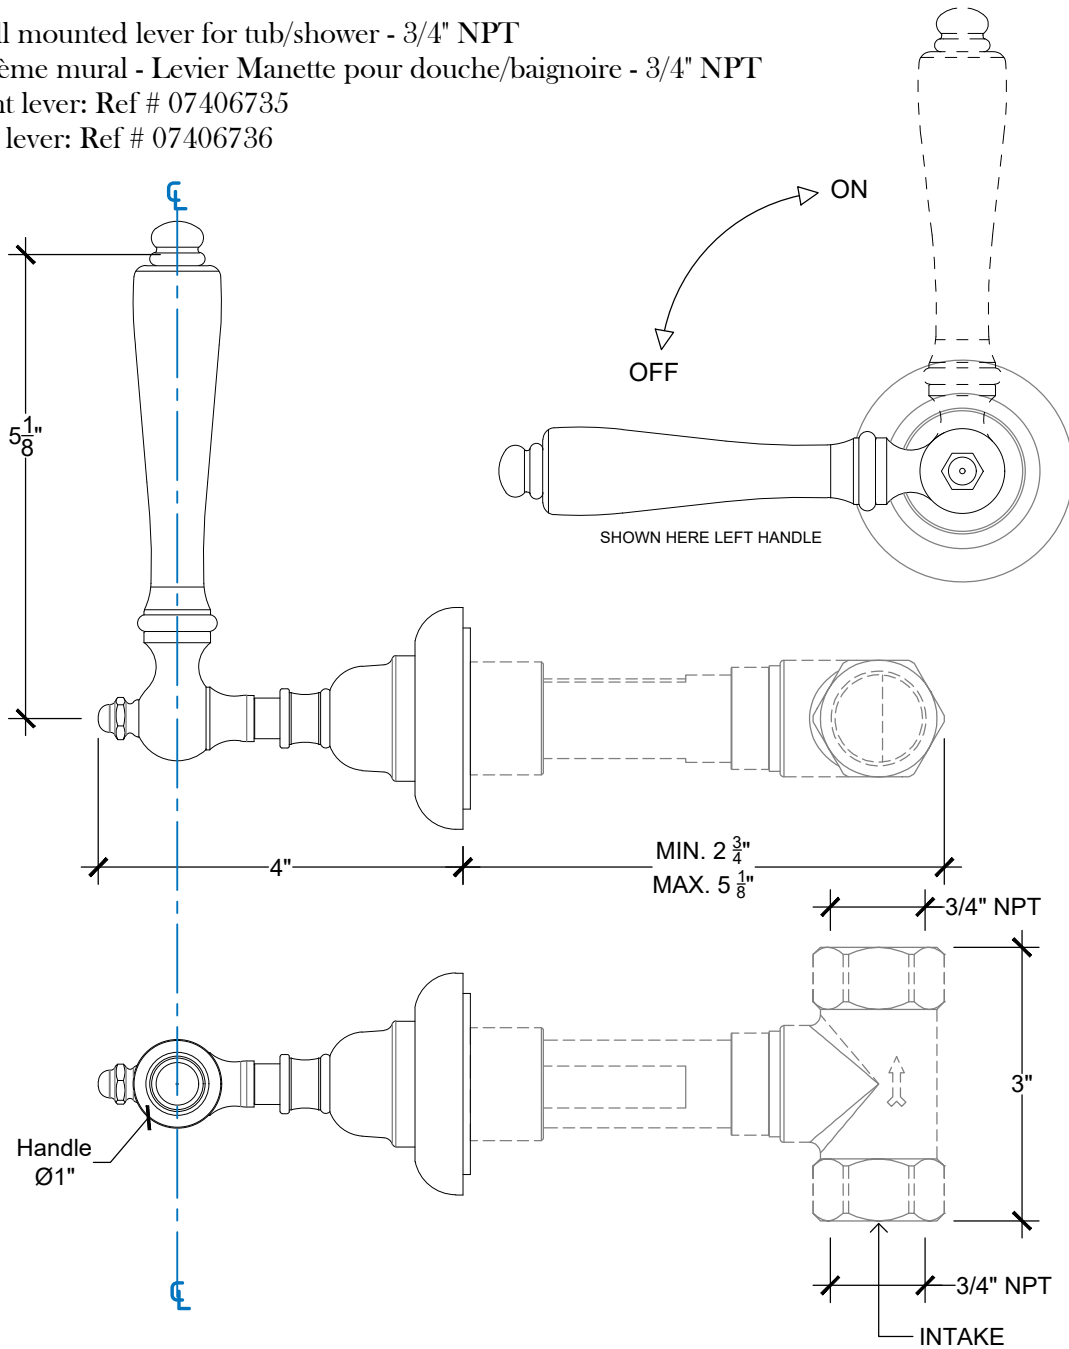

MANETTE 3/4"

Wall mounted lever for tub/shower - 3/4" NPT

Système mural - Levier Manette pour douche/baignoire - 3/4" NPT

Right lever: Ref # 07406735

Left lever: Ref # 07406736

Copyright Compass 2010 www.compassstone.com

Technical Drawings are subject to change at Compass' discretion.