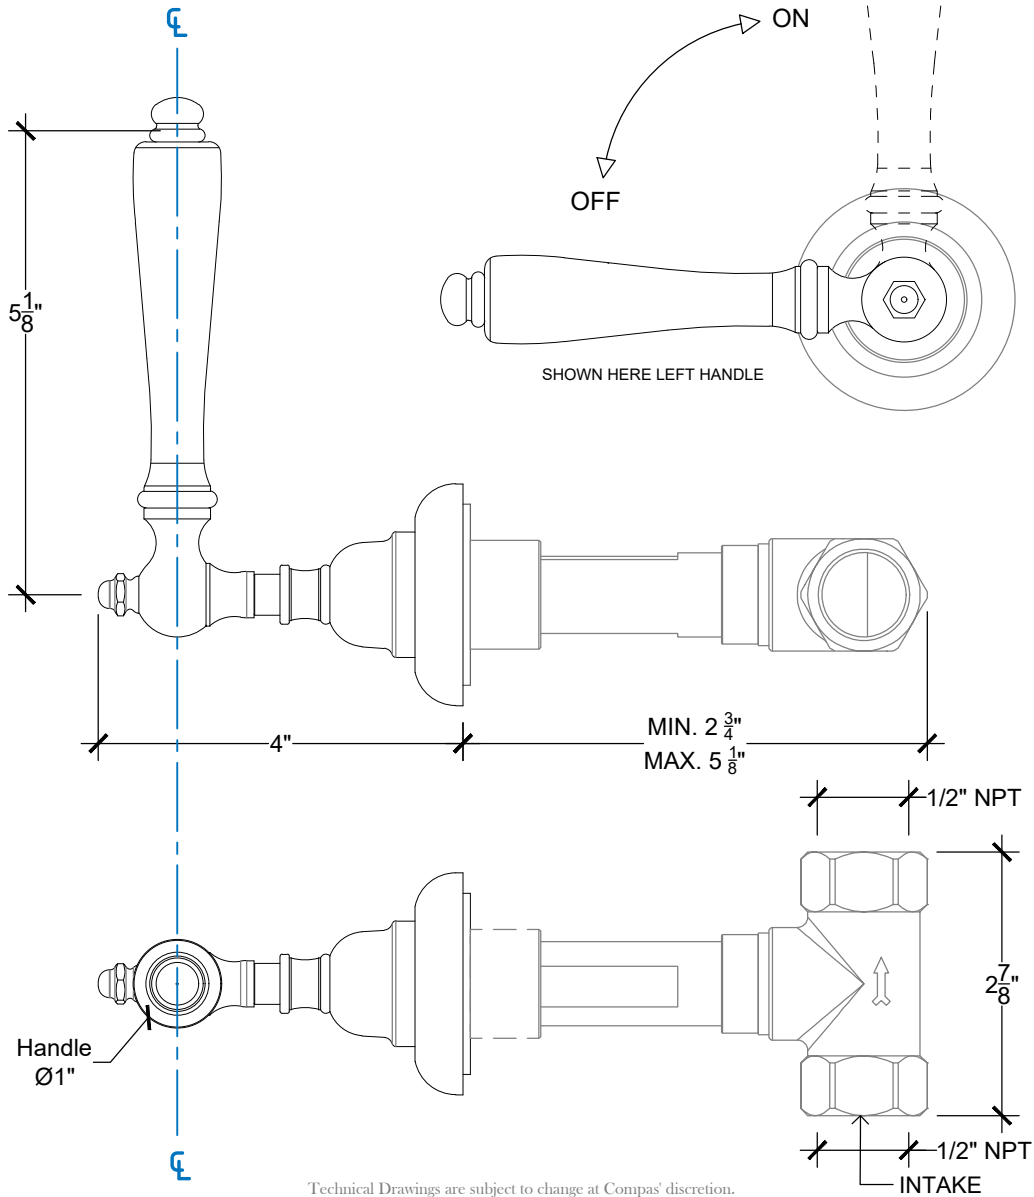

MANETTE 1/2"

Wall mounted lever handle - 1/2" NPT

Arret murale - 1/2" NPT

Right lever handle: Ref # 7406730

Left lever handle: Ref # 7406731

Copyright Compas 2010 www.compassstone.com