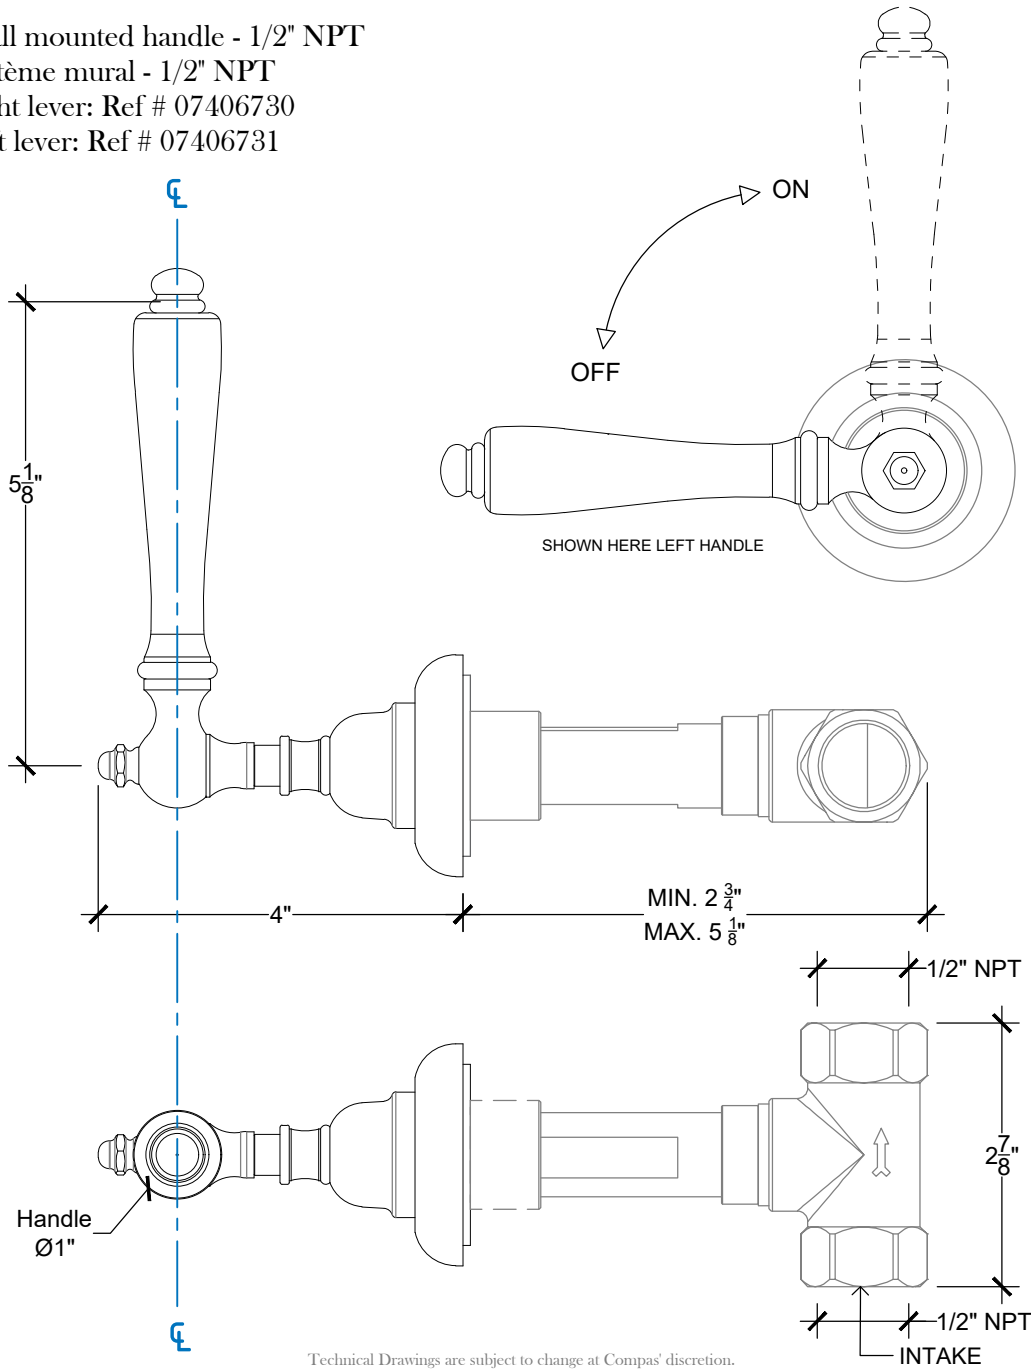

MANETTE 1/2"

Wall mounted handle - 1/2" NPT
Système mural - 1/2" NPT
Right lever: Ref # 07406730
Left lever: Ref # 07406731

Copyright Compass 2010 www.compassstone.com

Technical Drawings are subject to change at Compass' discretion.