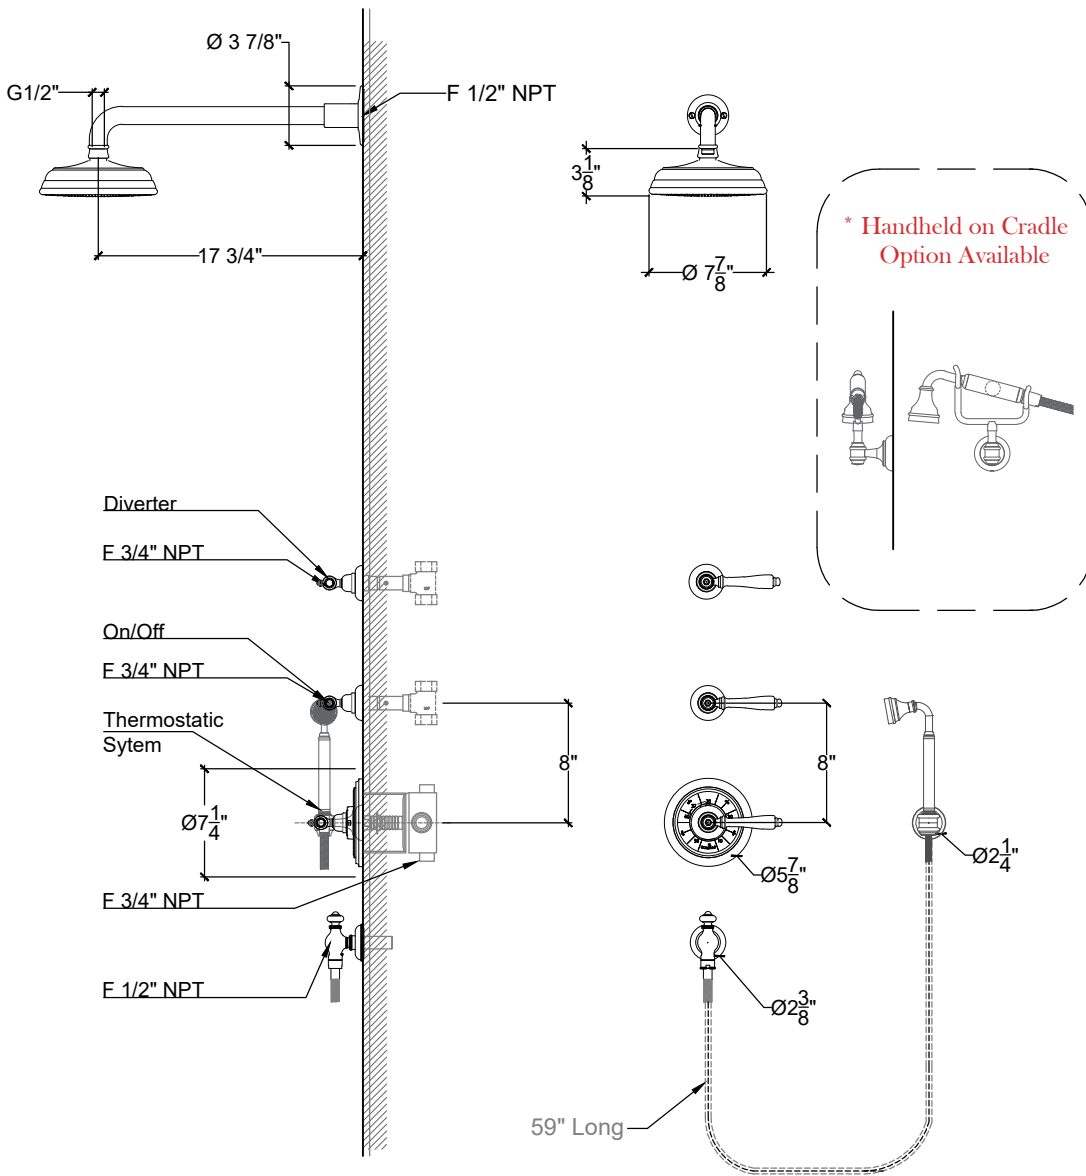

# MANETTE

Internal thermostatic shower system with straight arm and handheld on cradle or hook  
Système de douche murale interne avec levier "Manette".  
Ref # 94-075

Copyright © Compas 2010 www.compassstone.com