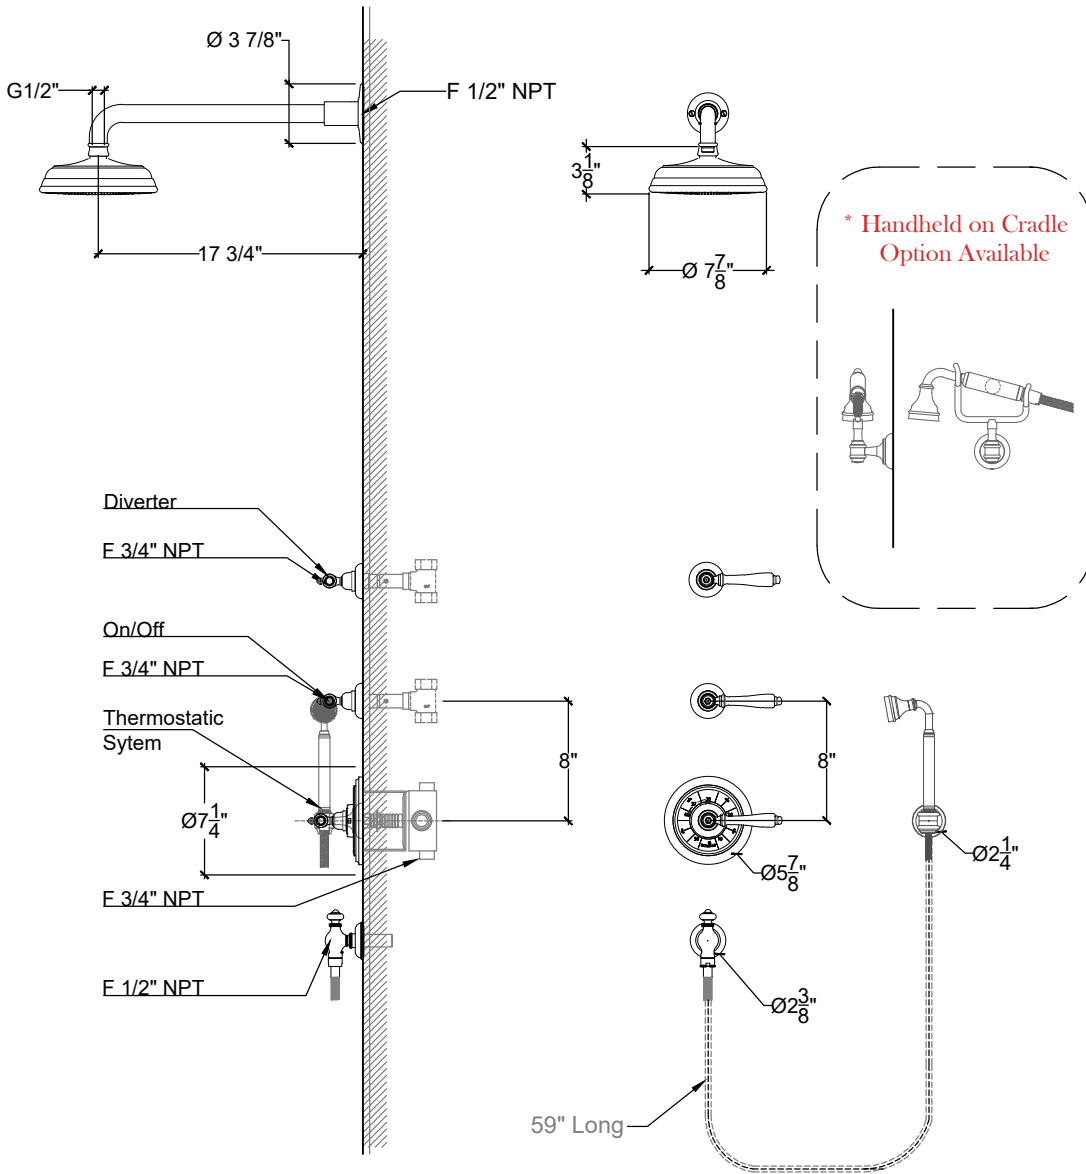

MANETTE

Internal thermostatic shower system with straight arm and handheld on cradle or hook
Thermostatique murale aver levier el bras droit
Ref # 07406385

Copyright © Compas 2010 www.compasstone.com