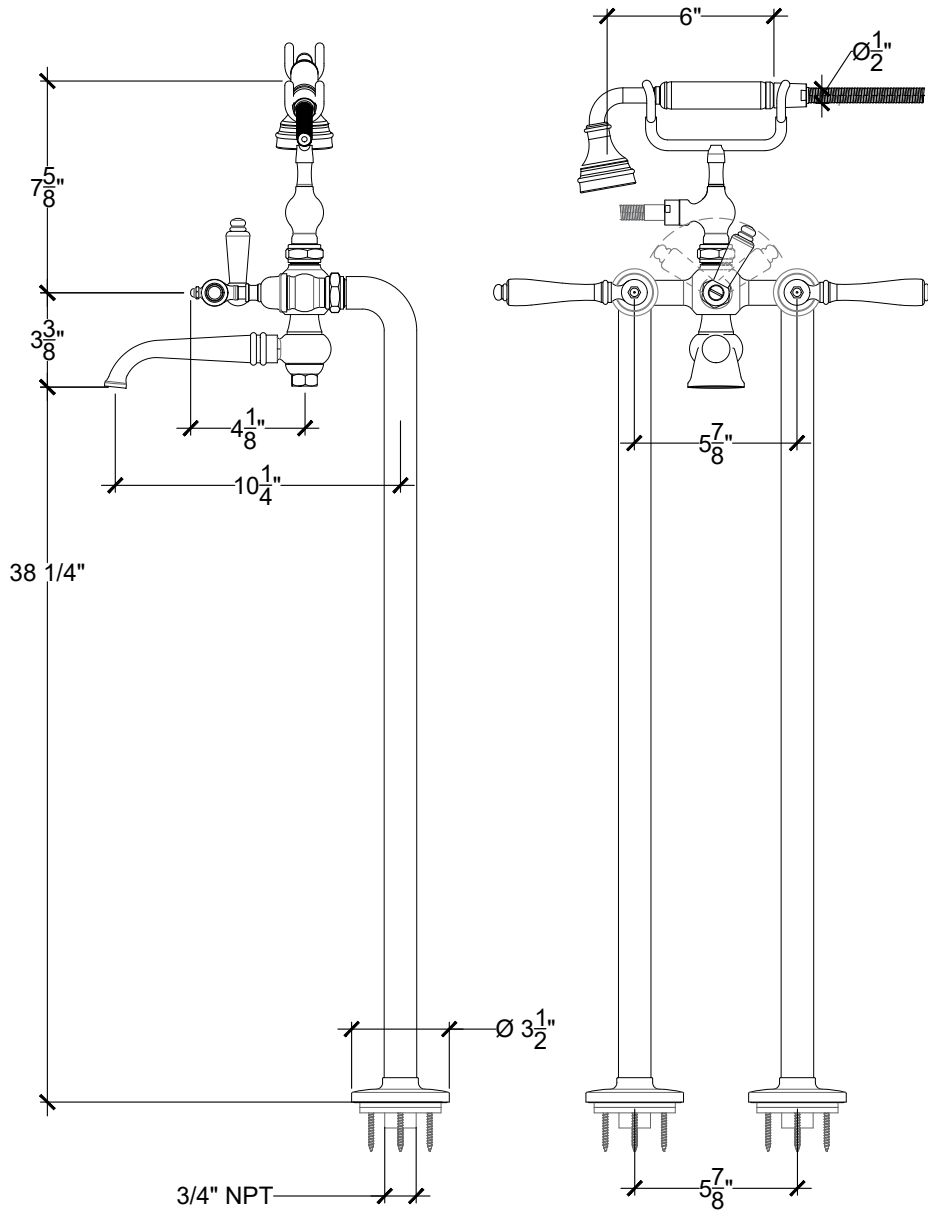

MANETTE 3/4"

Floor mounted tub filler with handheld spray 3/4" NPT
Malangeur bain / douchette sur colonnes 3/4" NPT
Ref # 07406255

Copyright © Compass 2010 www.compassstone.com

 COMPAS™