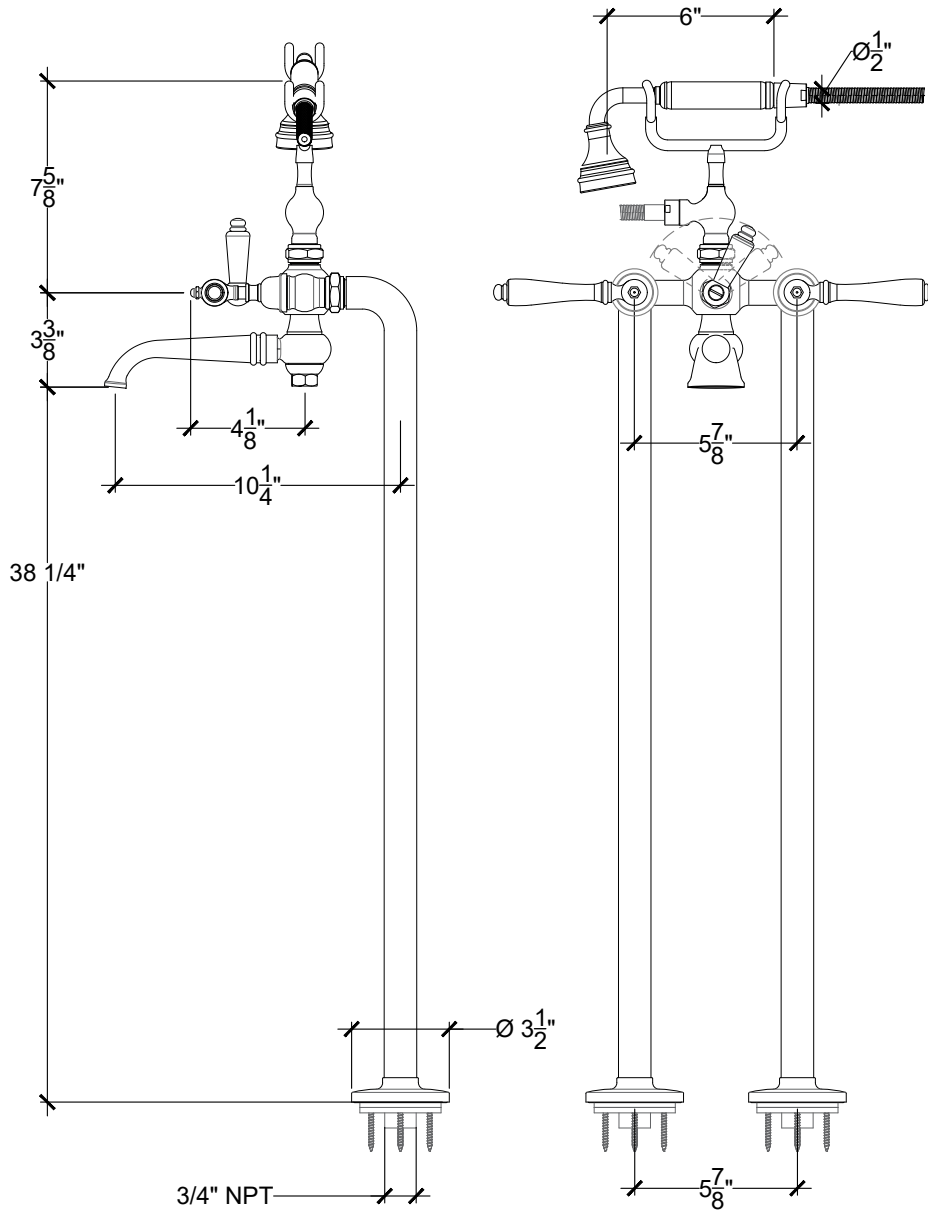

MANETTE 3/4"

Floor mounted tub filler with handheld spray - 3/4" NPT

Montage sur sol - Système de bain douche sur colonne Manette - 3/4" NPT

Ref # 07406255

Copyright © Compass 2010 www.compassstone.com

 COMPAS™