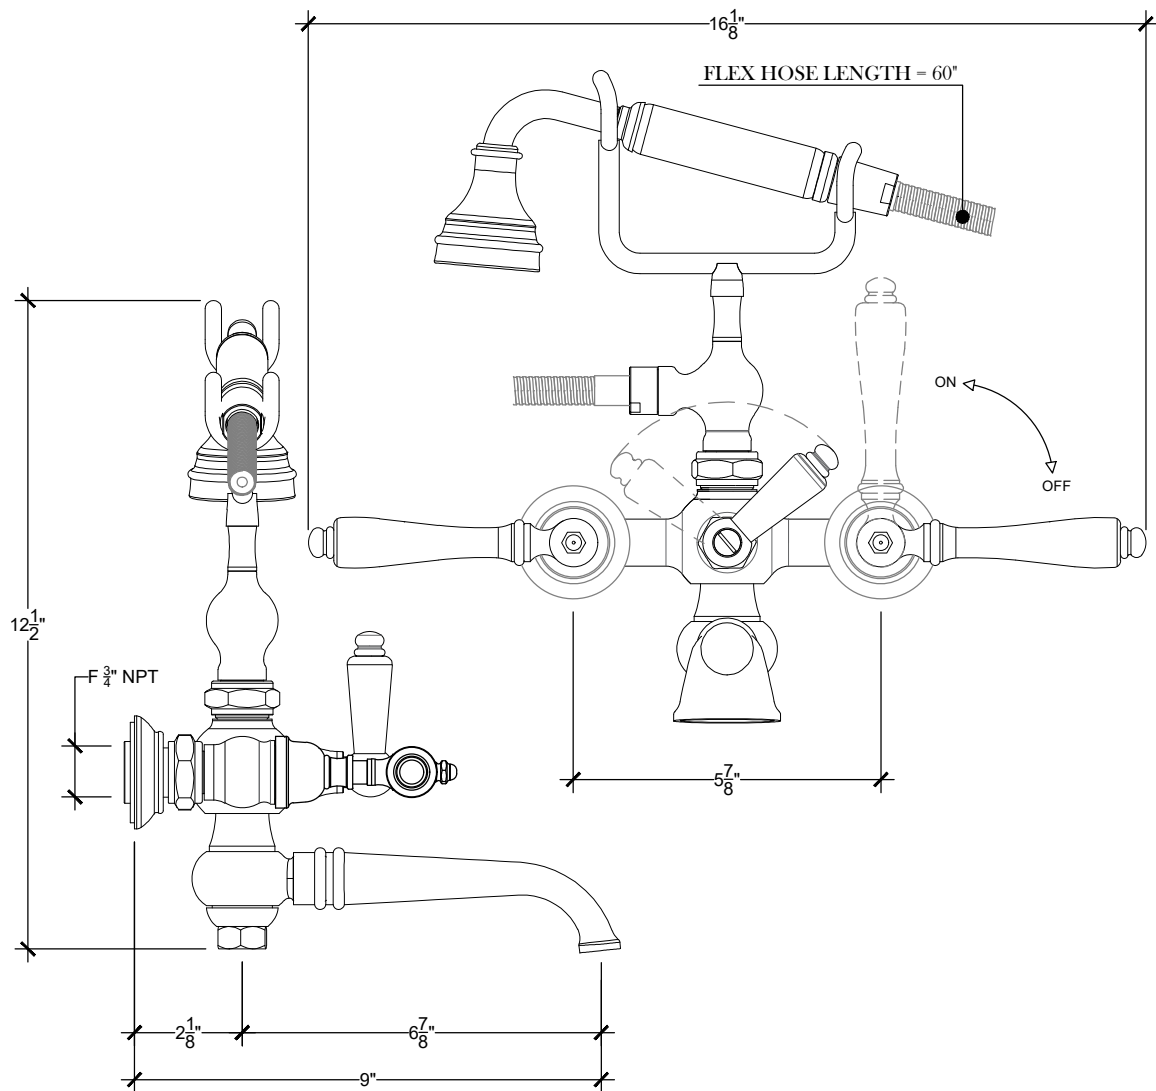

MANETTE 3/4"

EXPOSED WALL MOUNT TUB FILLER

Exposed wall mounted tub filler 3/4" NPT
Melangeur bain / deauchette mural 3/4" NPT
Ref # 07406209

Copyright © Compass 2010 www.compassstone.com