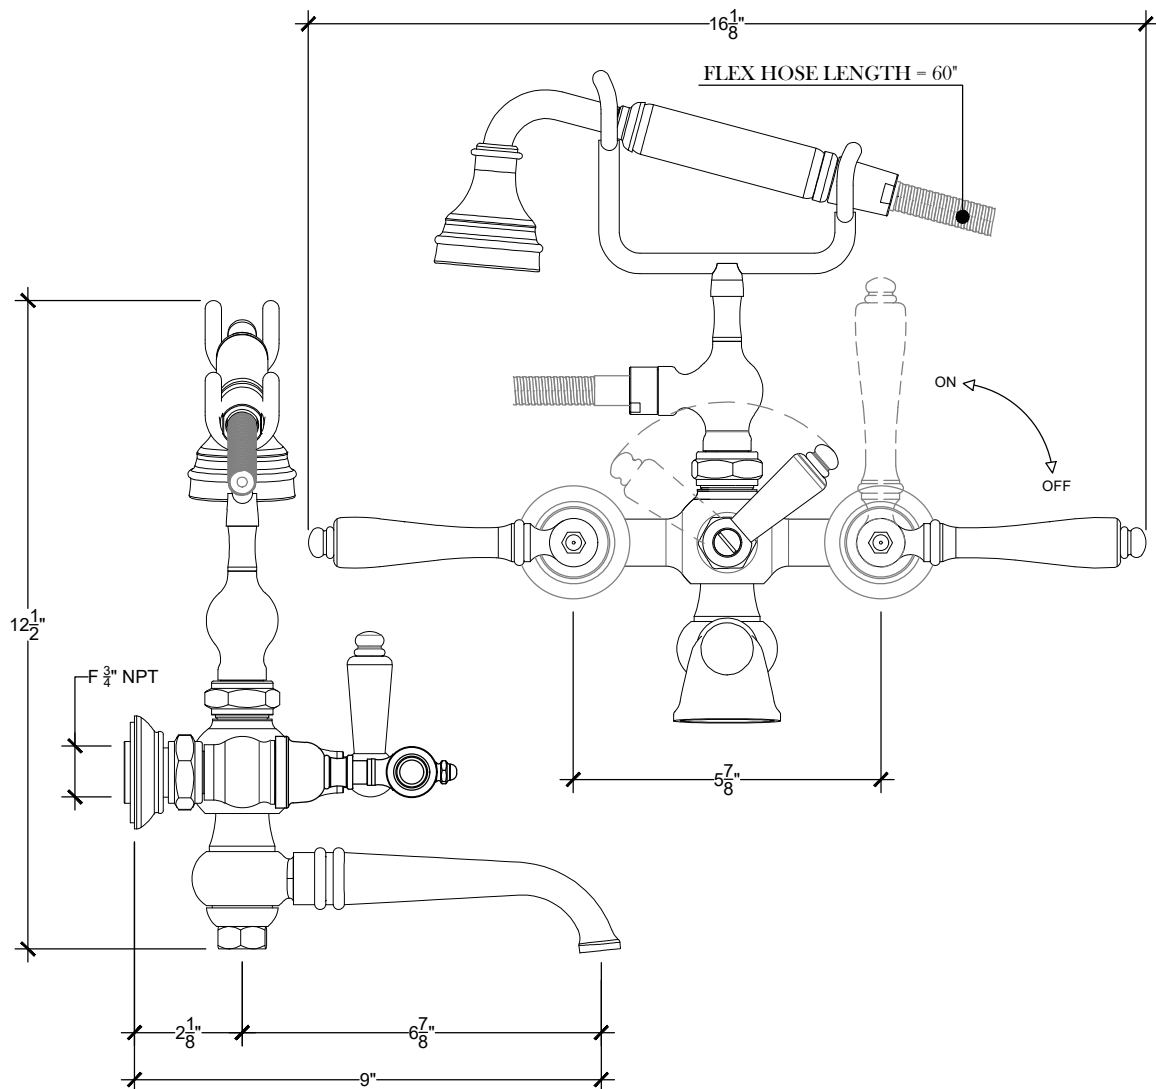

# MANETTE 3/4"

EXPOSED WALL MOUNT TUB FILLER

Exposed wall mounted tub filler - 3/4" NPT  
Montage mural - Mélangeur bain/douchette - 3/4" NPT  
Ref # 07406209

Copyright © Compass 2010 www.compassstone.com