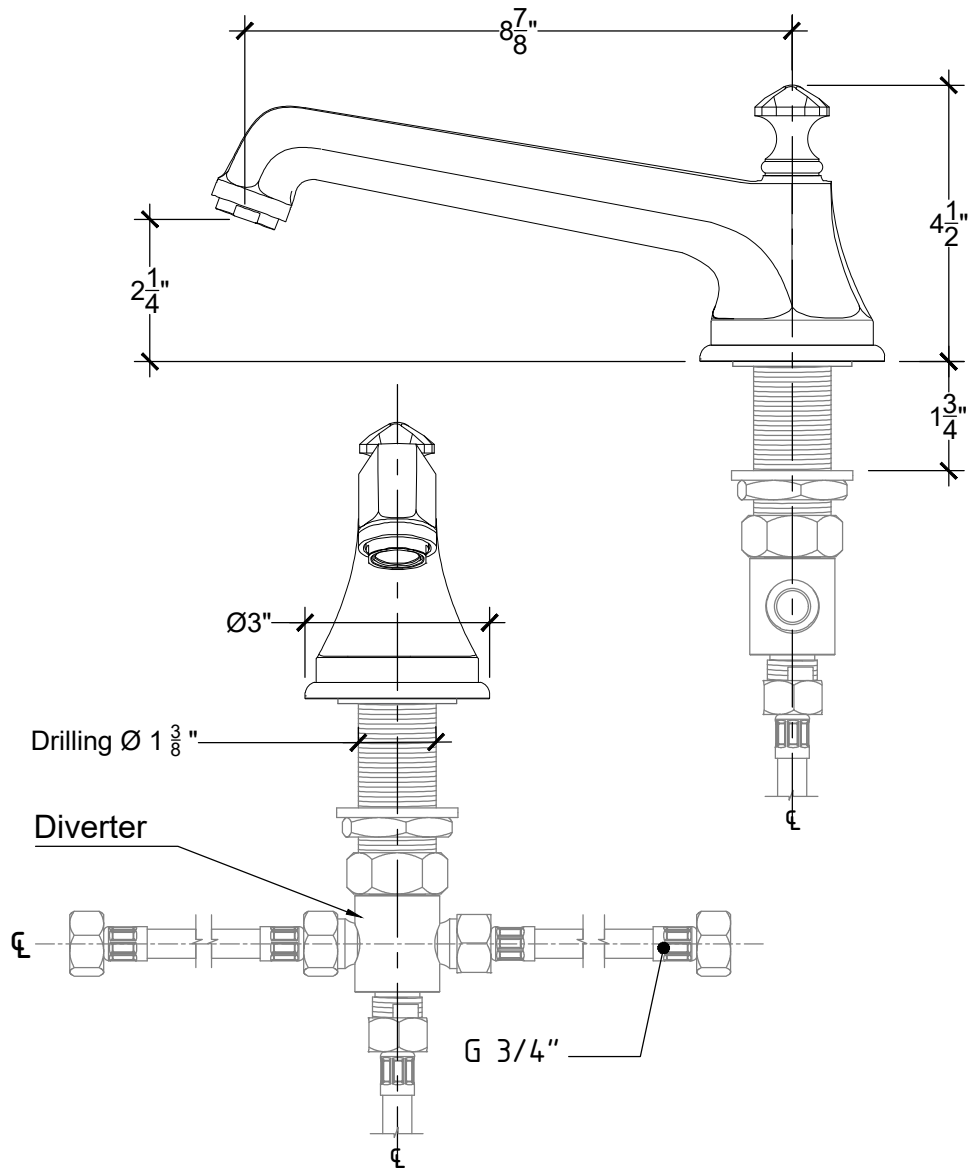

MADISON

INTEGRATED DIVERTER

Deck mount spout with integrated diverter - 3/4" NPT
Bec sure gorge pour bain 3/4" NPT
Ref # 9006167

Copyright © Compas 2010 www.compassstone.com