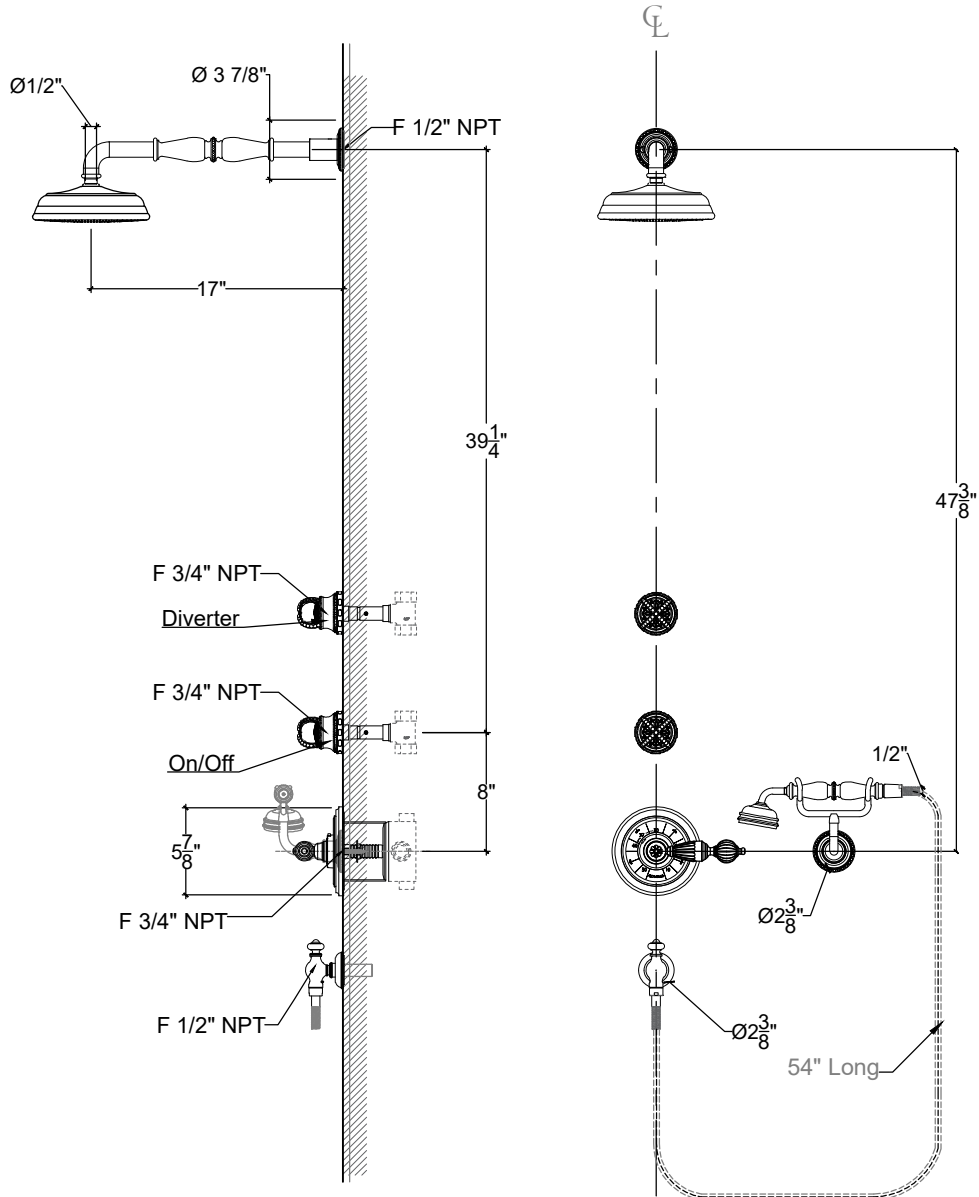

# MARGOT

Margot thermostatic internal shower system with Goldron lever. Handheld on cradle.  
Système de douche murale interne Margot avec levier "Goldron"  
Ref # 94-120

Copyright © Compas 2010 www.compassstone.com

\* Shower System Available for Cruciform, Tudor, & Segovia Handles

 COMPAS™