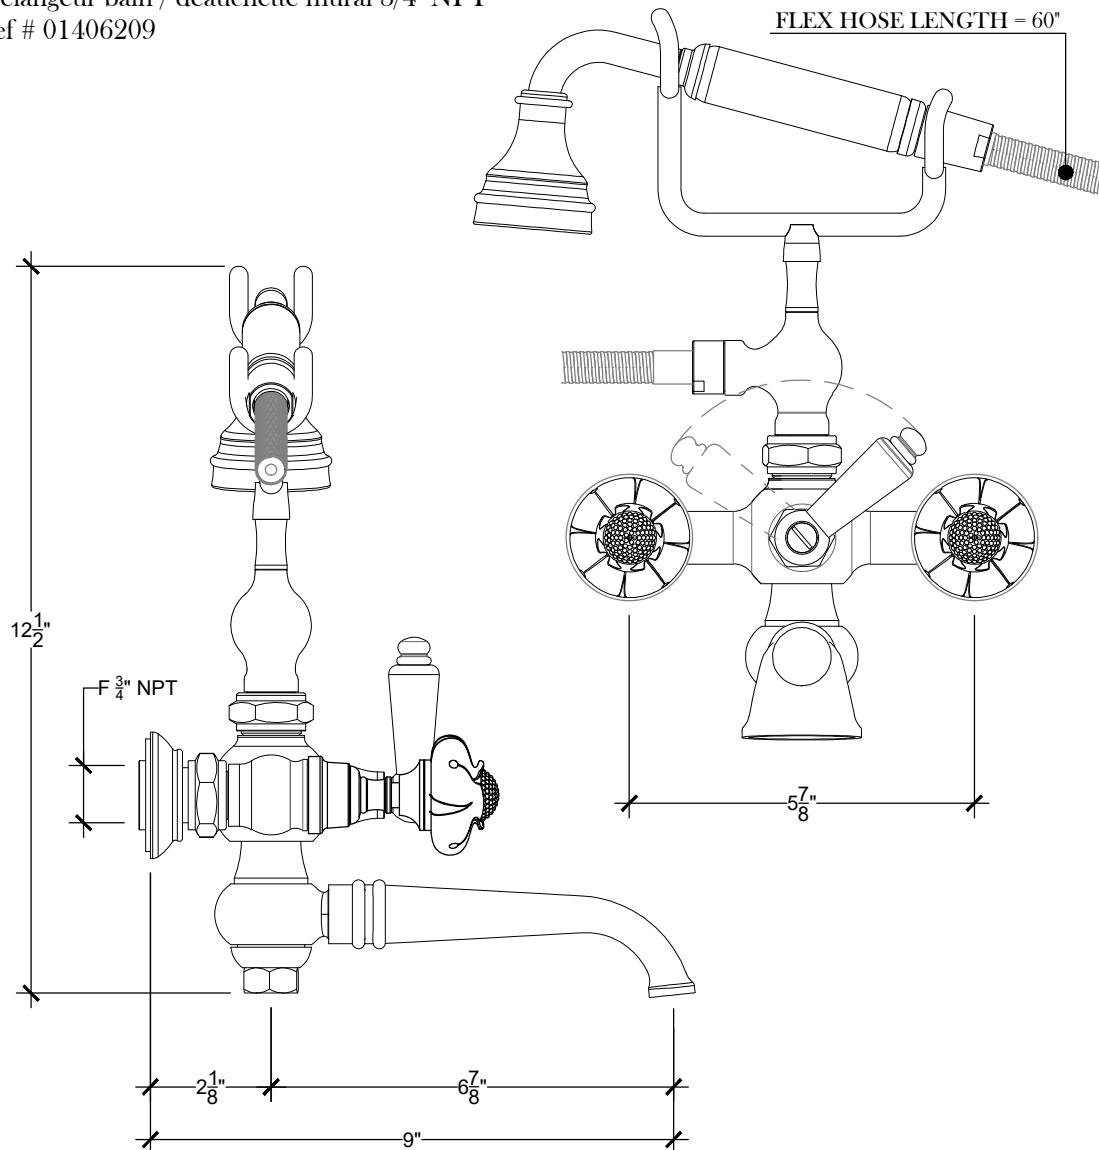

LOTUS 3/4"

EXPOSED WALL MOUNT TUB FILLER

Exposed wall mounted tub filler 3/4" NPT
Melangeur bain / deauchette mural 3/4" NPT
Ref # 01406209

Copyright © Compas 2010 www.compassstone.com

 COMPAS™