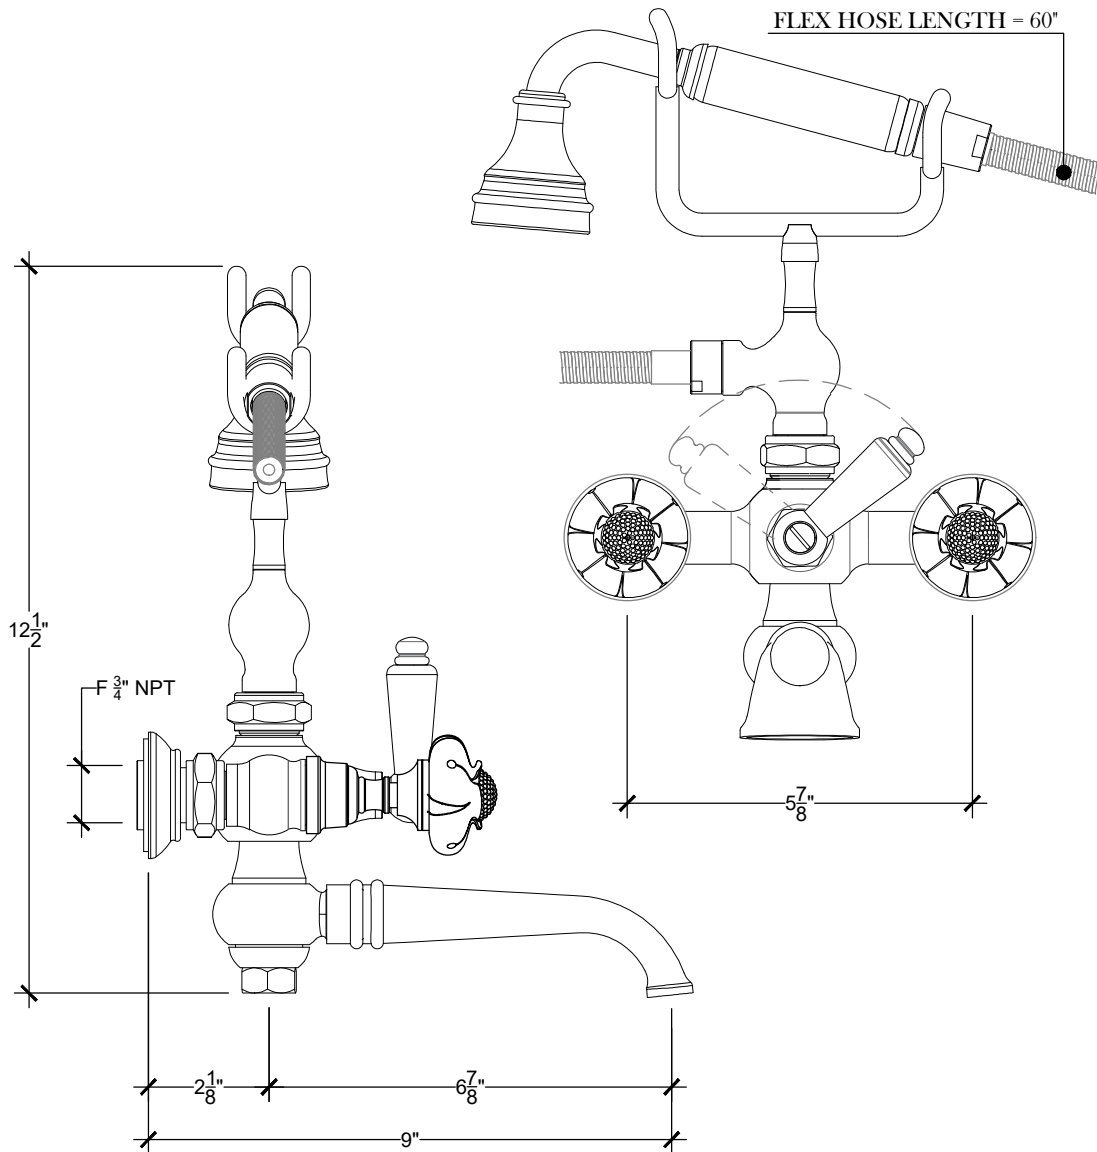

LOTUS 3/4"

EXPOSED WALL MOUNT TUB FILLER

Exposed wall mounted tub filler - 3/4" NPT
Montage mural - Mélangeur bain/douchette - 3/4" NPT
Ref # 01406209

Copyright © Compas 2010 www.compassstone.com

 COMPAS™