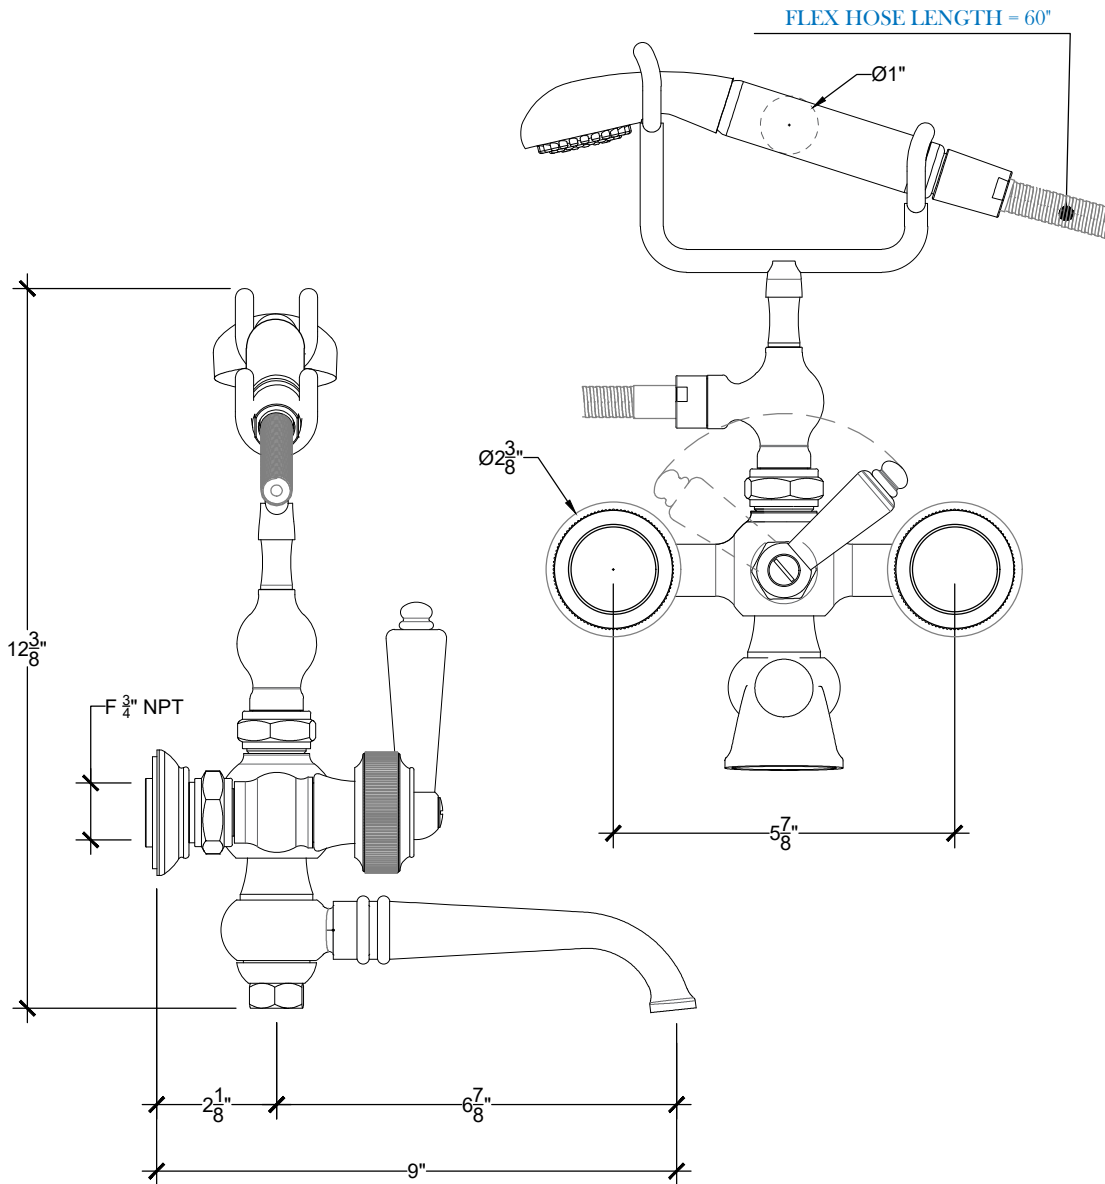

KNURL 3/4"

EXPOSED WALL MOUNT TUB FILLER

Exposed wall mounted tub filler 3/4" NPT
Melangeur bain / deauchette mural 3/4" NPT
Ref # 01906209

Copyright © Compass 2010 www.compassstone.com