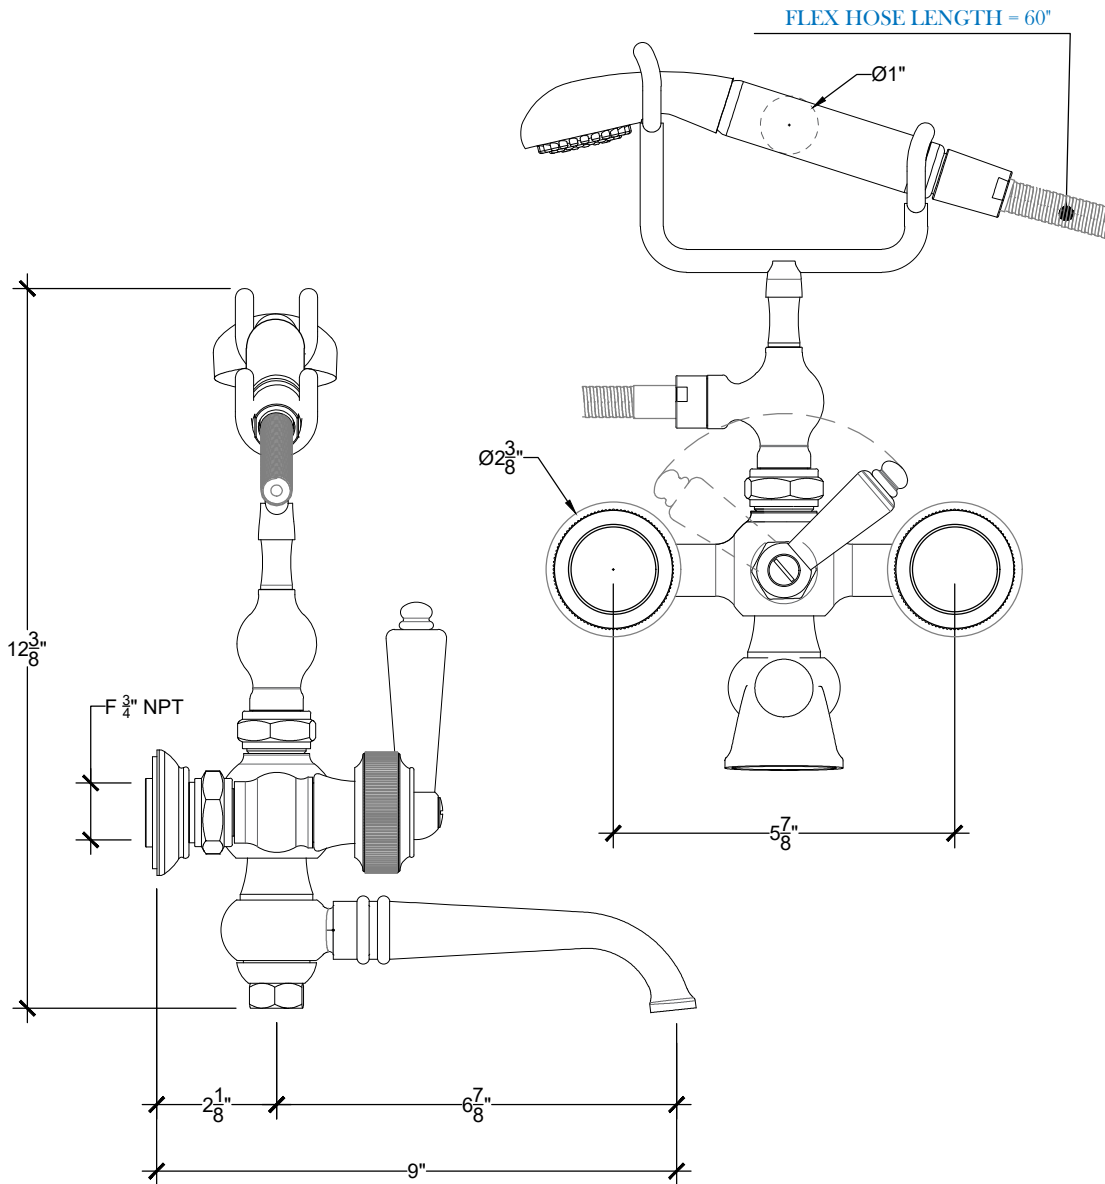

KNURL 3/4"

EXPOSED WALL MOUNT TUB FILLER

Exposed wall mounted tub filler - 3/4" NPT
Montage mural - Mélangeur bain/douchette mural - 3/4" NPT
Ref # 01906209

Copyright © Compass 2010 www.compassstone.com