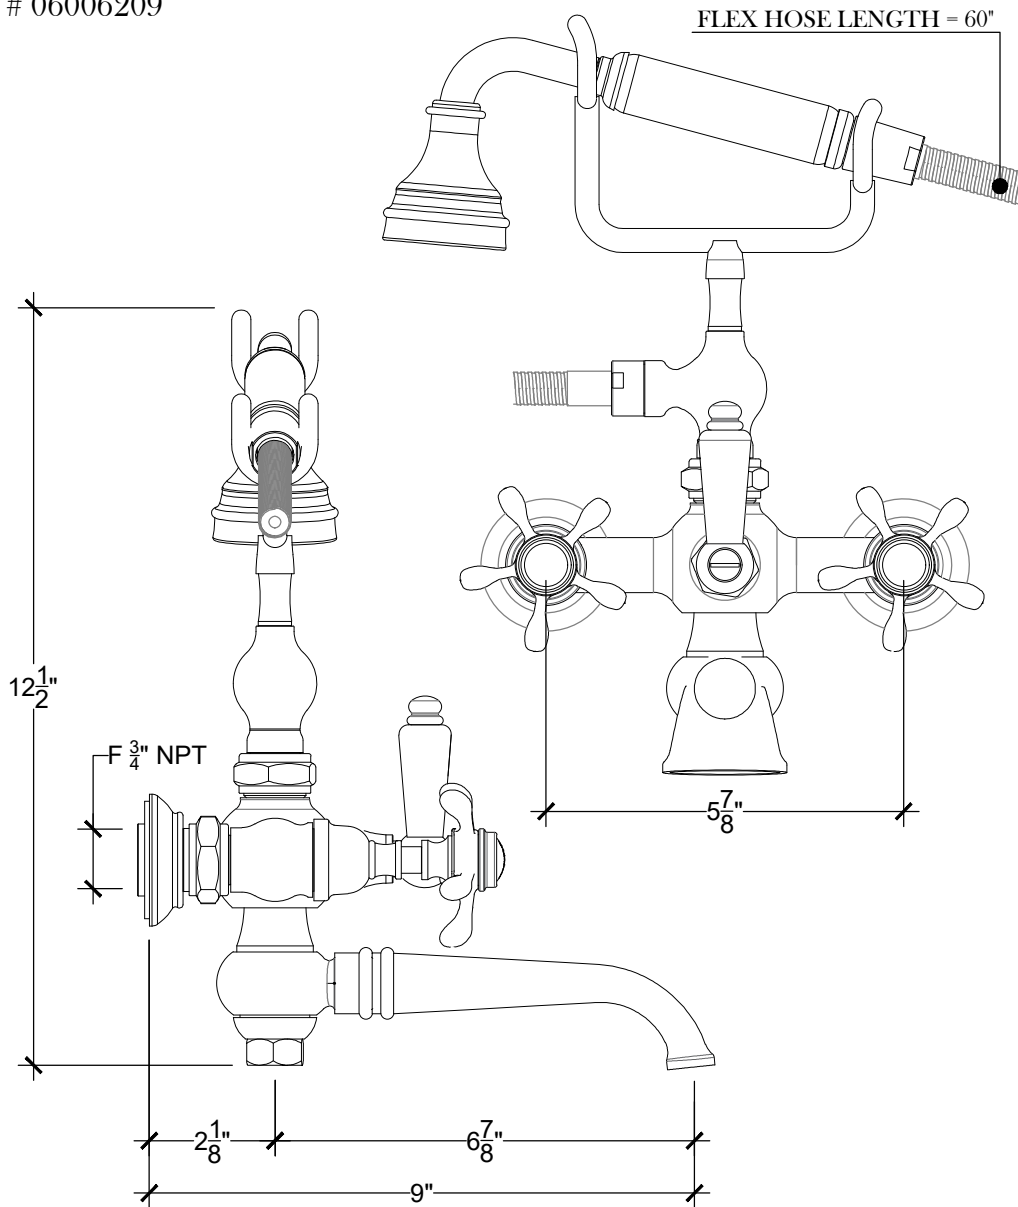

CLASSIQUE 3/4"

EXPOSED WALL MOUNT TUB FILLER

Exposed wall mounted tub filler 3/4" NPT
Melangeur bain / deauchette mural 3/4" NPT
Ref # 06006209

Copyright © Compass 2010 www.compassstone.com