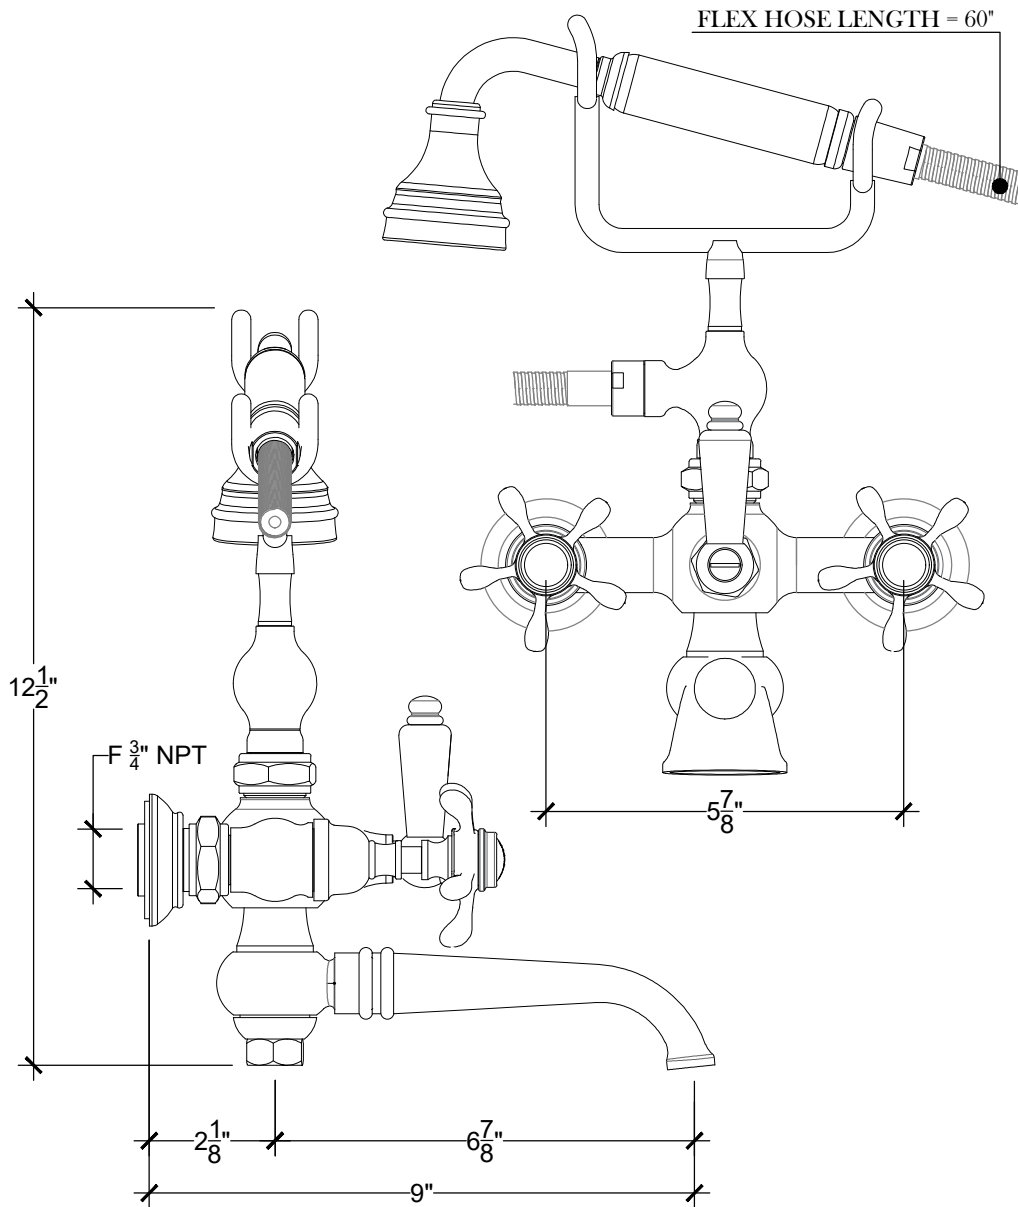

CLASSIQUE 3/4"

EXPOSED WALL MOUNT TUB FILLER

Exposed wall mounted tub filler - 3/4" NPT

Montage mural - Mélangeur bain/douchette - 3/4" NPT

Ref # 06006209

Copyright © Compass 2010 www.compassstone.com

 COMPAS™