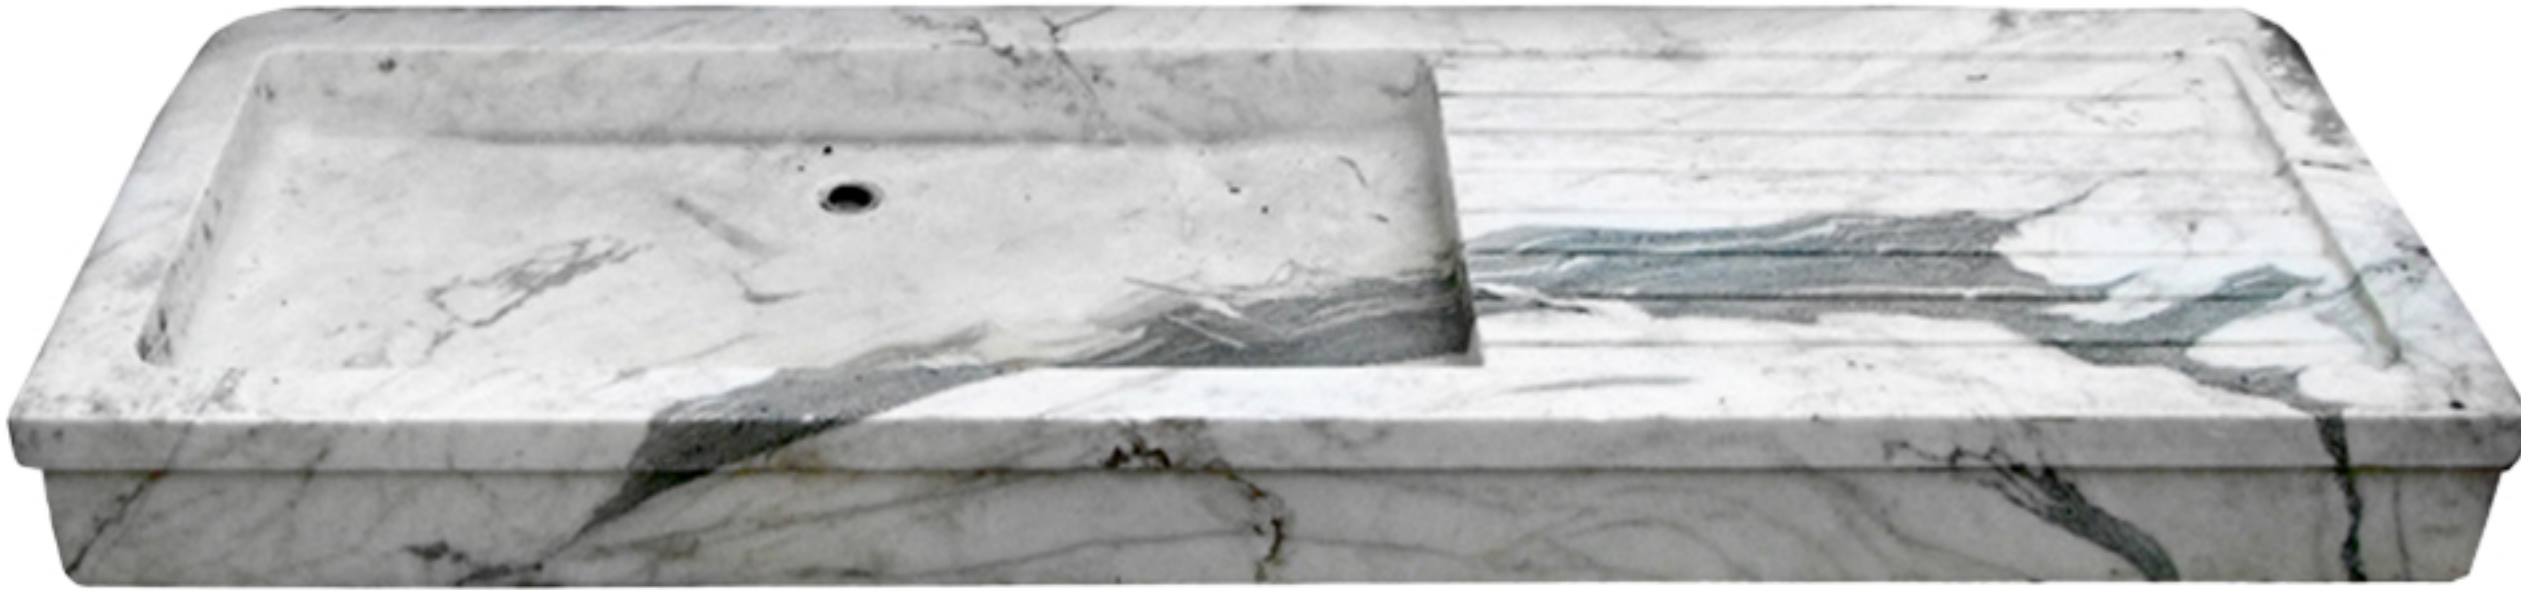

# COMPAS™

MADE TO ORDER SINK

ORIGINAL SINK:  
ITALIAN WHITE AND GREEN CIPOLINO MARBLE,  
LOW PROFILE SINK WITH RECESSED DRAIN  
BOARD SECTION.

62" LENGTH  
23-<sup>3</sup>/<sub>4</sub>" DEPTH  
5-<sup>3</sup>/<sub>5</sub>" HEIGHT

CONDITION: VERY GOOD  
SKU NUMBER: CPS-035

COMPAS

843 - 845 N. LACIENEGA BLVD.  
LOS ANGELES, CALIFORNIA 90069