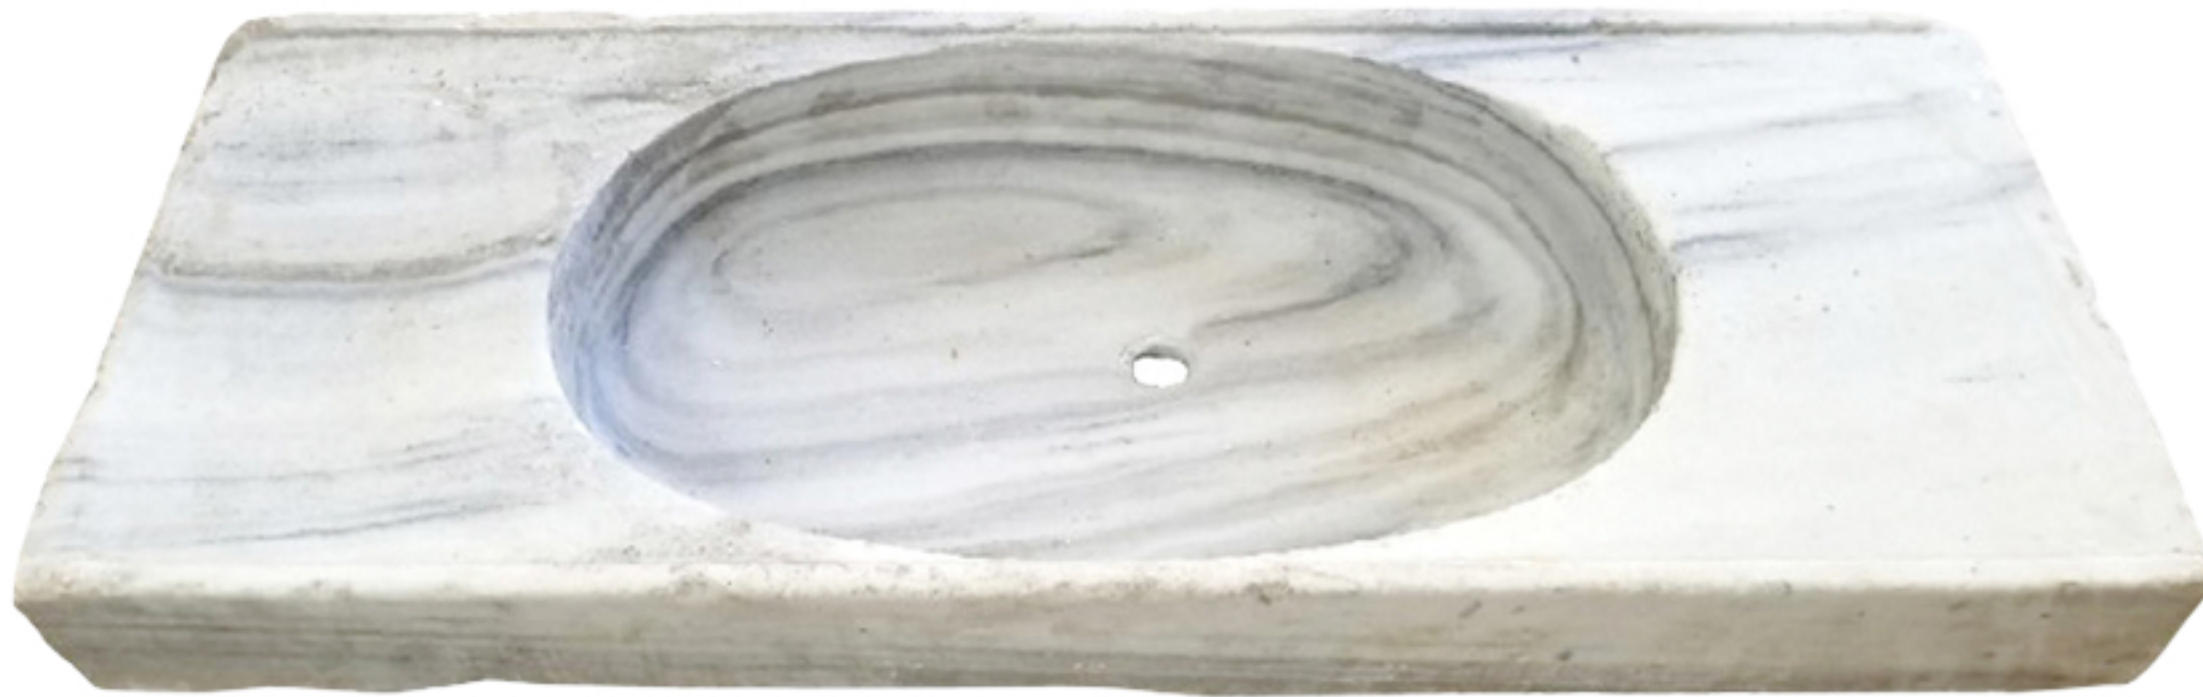

COMPAS™

MADE TO ORDER SINK

RECTANGULAR SINK WITH AN OVAL BASSIN
AND FLUSH SIDE PANELS.

40" LENGTH
16" DEPTH
6" HEIGHT

CONDITION: VERY GOOD
SKU NUMBER: CPS-033

COMPAS

843 - 845 N. LACIENEGA BLVD.
LOS ANGELES, CALIFORNIA 90069