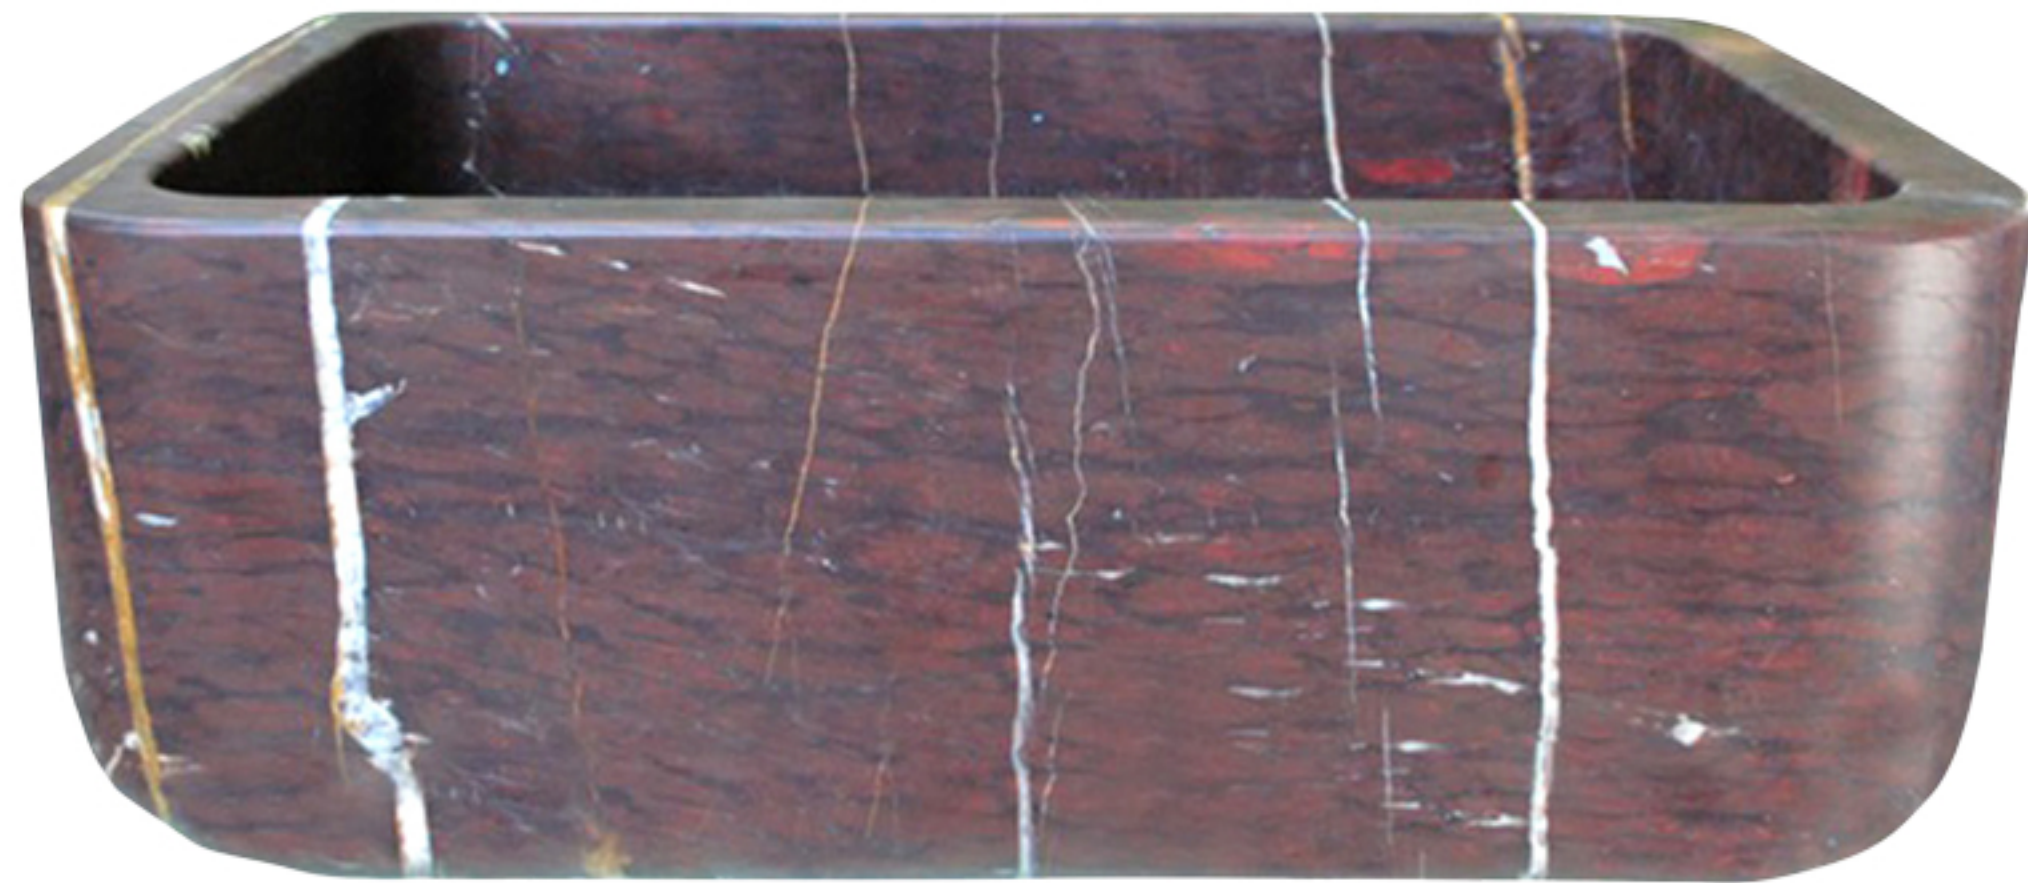

COMPAS™

MADE TO ORDER SINK

RED GRIOTTE MARBLE SINK VESSEL.

28" LENGTH

16" DEPTH

8" HEIGHT

CONDITION: VERY GOOD

SKU NUMBER: CPS-014