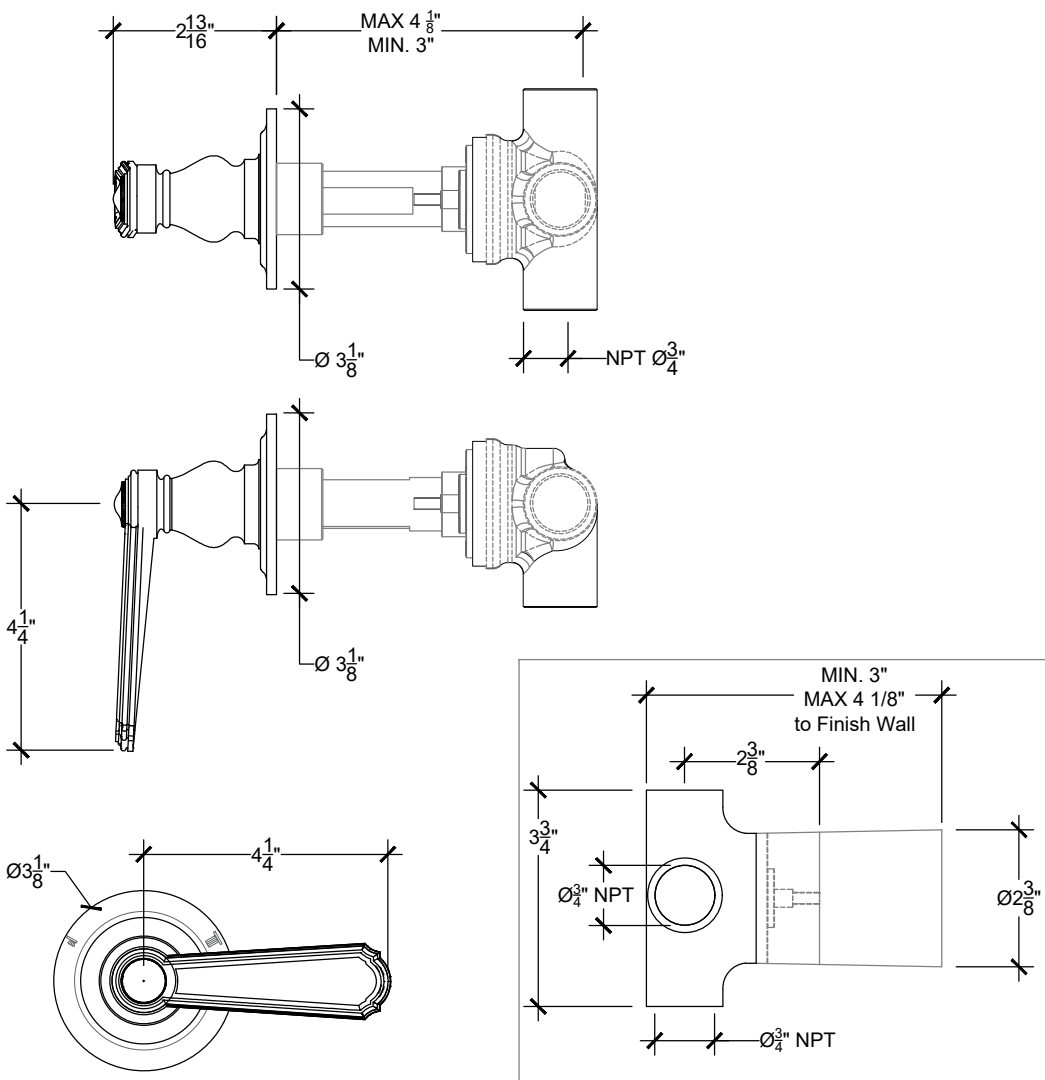

VILLA

2 WAY DIVERTER

Wall mounted Villa 2-Way Diverter - 3/4" NPT
Facade inverseur mural 2 voies - 3/4" NPT
Ref # 09501602

Copyright © Compas 2010 www.compassstone.com