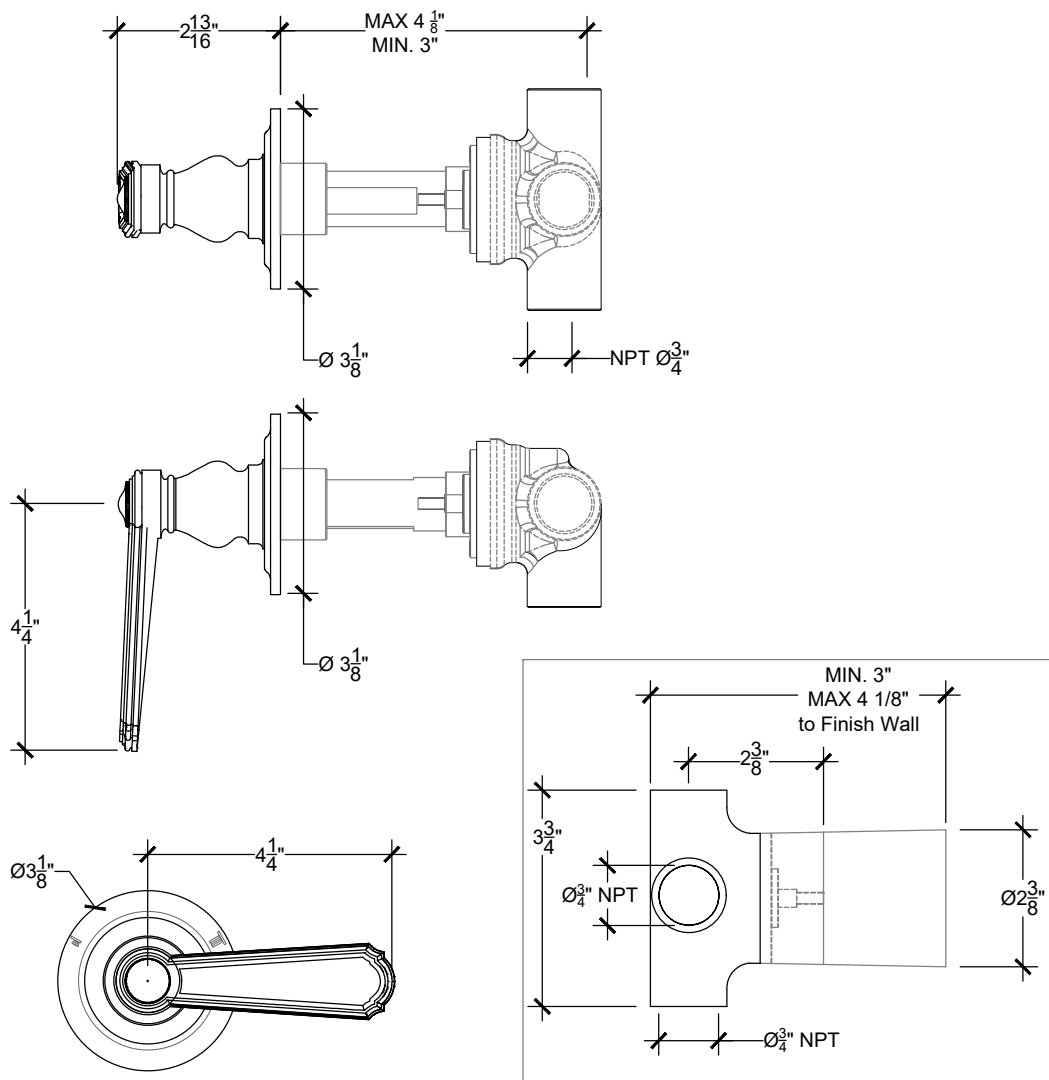

VILLA

2 WAYS DIVERTER

Wall mounted Villa handle with 2-Ways Diverter - 3/4" NPT
Montage mural -- Levier "Villa", inverseur 2 voies - 3/4" NPT
Ref # 09501602

Copyright © Compas 2010 www.compasstone.com