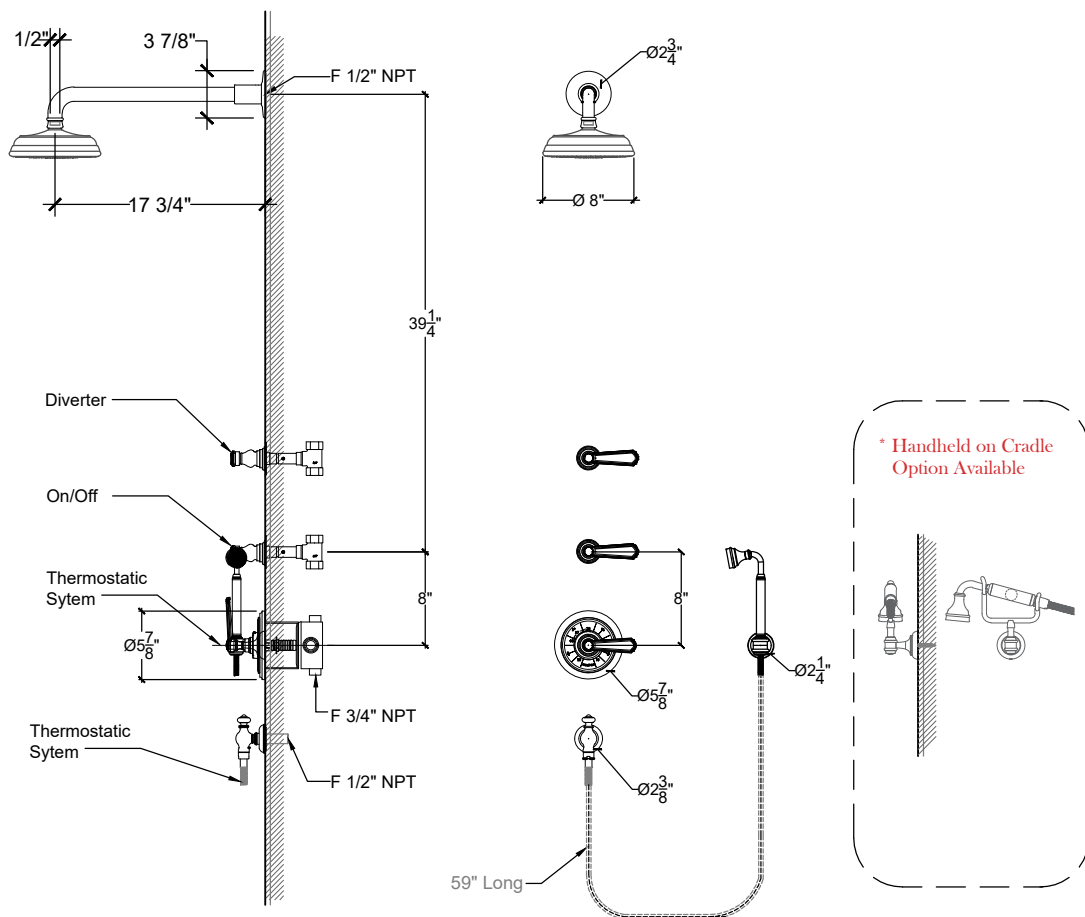

VILLA

Villa thermostatic internal straight shower system. Handheld on hook
Thermostatique murale avec levier " Villa " et brass droit
Ref # 09506385

Copyright © Compas 2010 www.compassstone.com

* Use with any Collection / Shower Arm & Shower Head Options Available