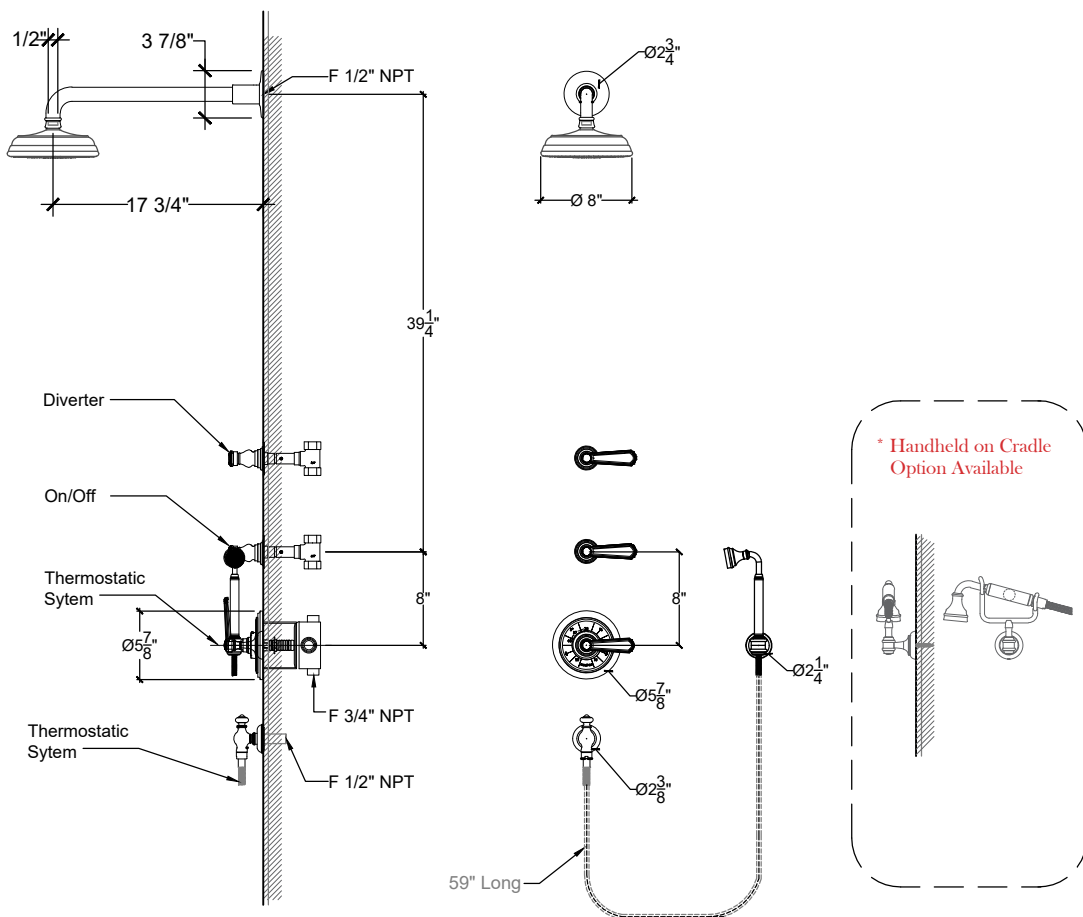

# VILLA

Villa thermostatic internal straight shower system. Handheld on hook  
Système de douche mural interne avec levier "Villa".  
Ref # 94-095

Copyright © Compas 2010 www.compassstone.com

\* Use with any Collection / Shower Arm & Shower Head Options Available