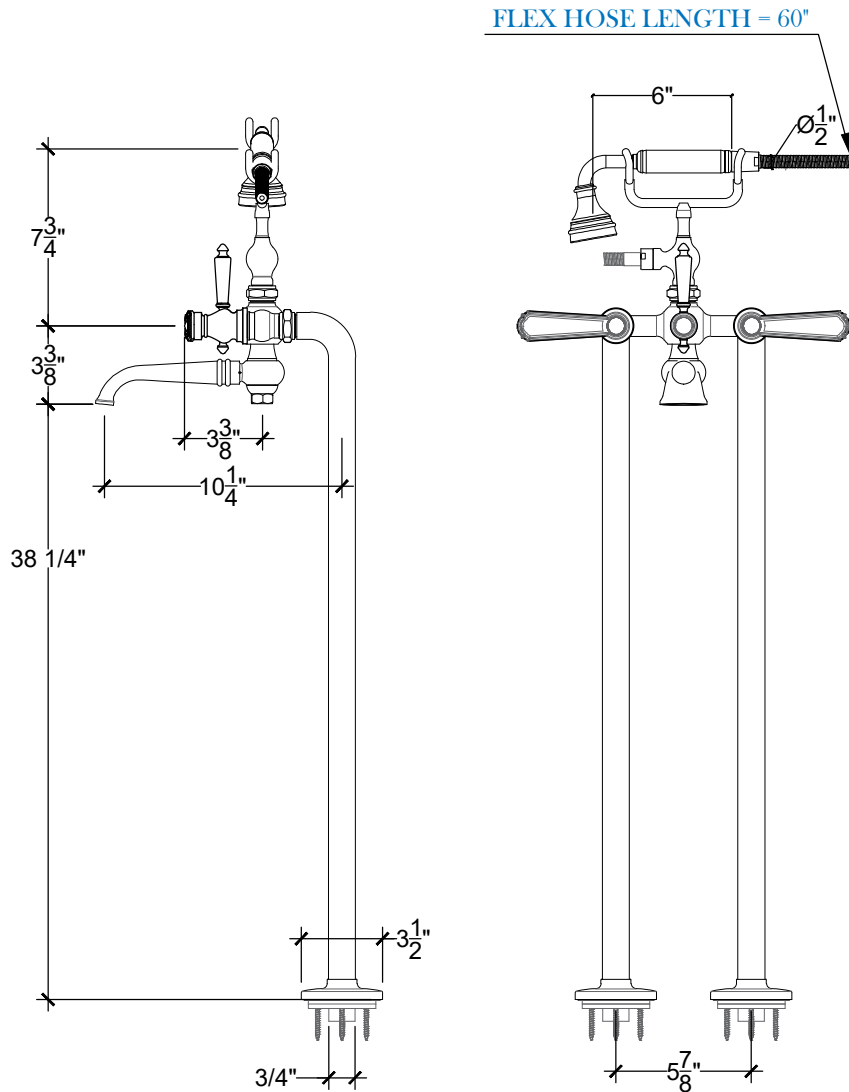

VILLA

Floor mounted tub filler with Villa handles and handheld - 3/4" NPT
Malangeur barin / douchette sur colonnes - 3/4" NPT
Ref # 09506255

Copyright © Compas 2010 www.compassstone.com