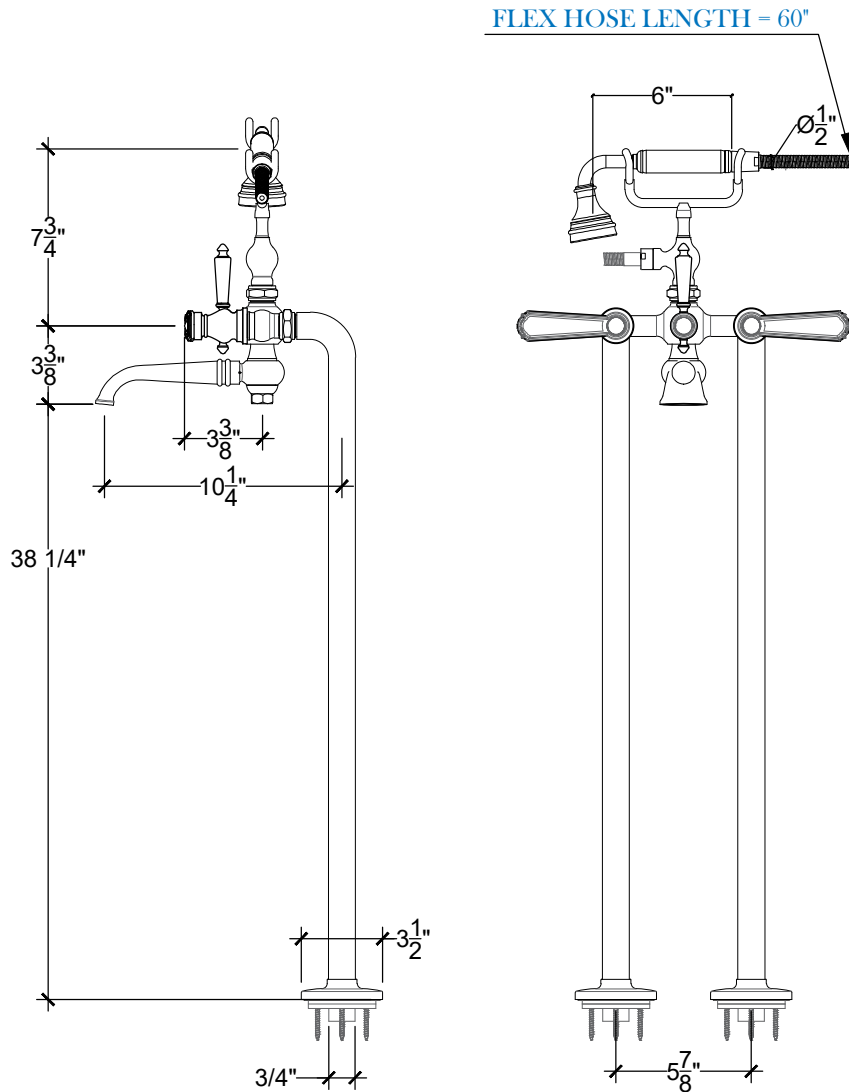

# VILLA

Floor mounted tub filler with Villa handles and handheld - 3/4" NPT  
Montage sur sol - Système de bain douche sur colonne Villa - 3/4" NPT  
Ref # 09506255

Copyright © Compas 2010 www.compassstone.com